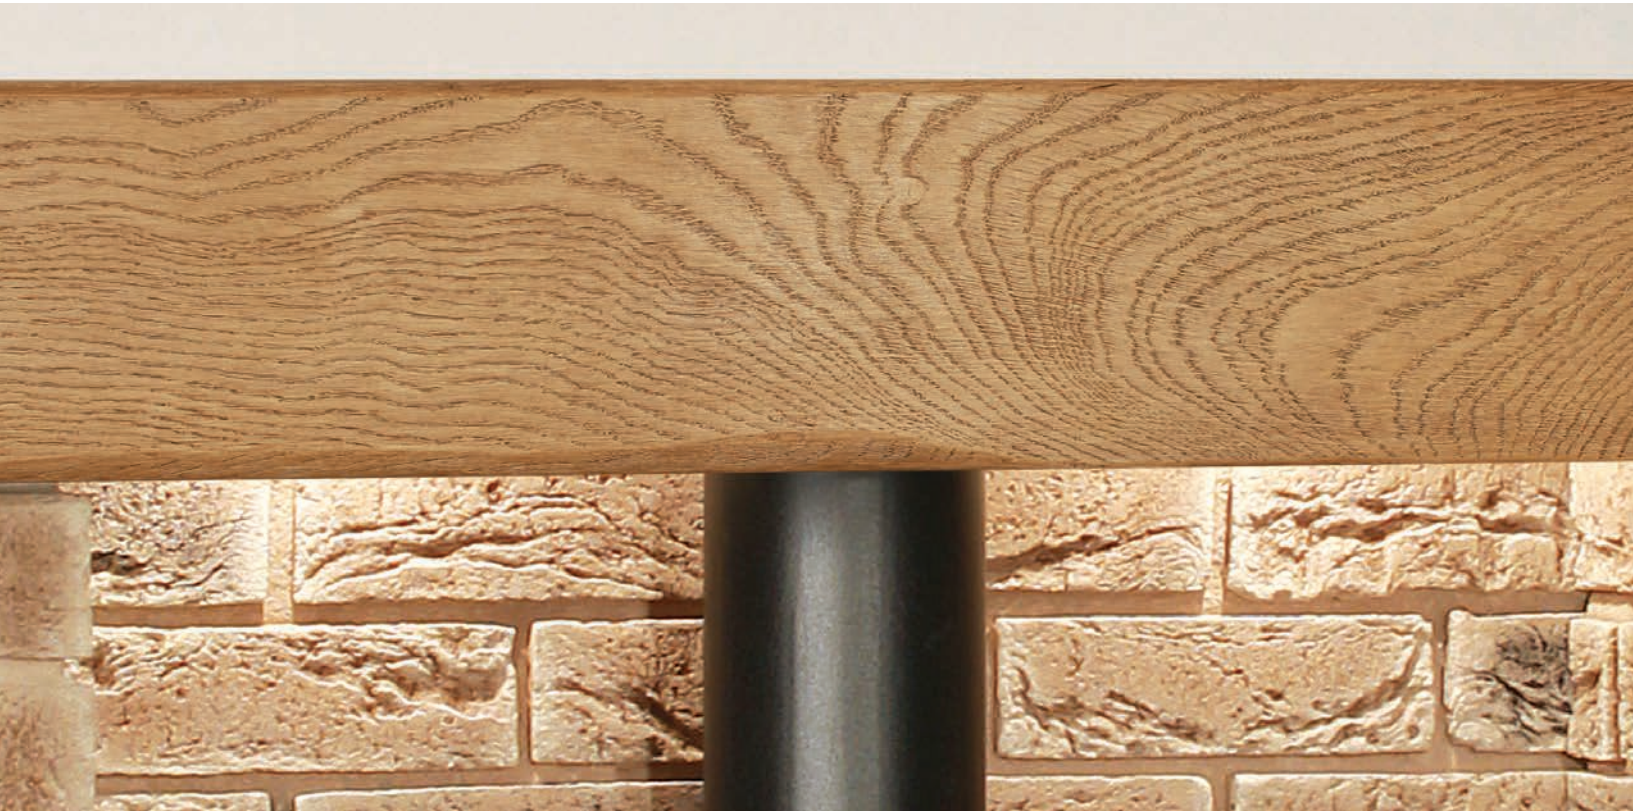

**Standard widths:**

1200mm, 1350mm, and 1500mm.

Special width sizes available up to 2159mm wide subject to request.

**Depth:** 150mm. **Height:** 100mm.

Size of model shown: 1500mm.

Available in light oak and dark oak finish.

York design stone corners:

Height: 1000mm.

Ingle<sup>collection</sup>beam

Shown with: Berkeley SE multi fuel stove and Venetian sandstone hearth.

# Telford

Inglebeam<sup>collection</sup>

**Standard widths:**

1220mm, 1372mm, and 1524mm.

**Depth:** 150mm. **Height:** 125mm.

Size of model shown: 1220mm.

Available in light oak and medium oak finish.

Builders opening required for the Tavistock suite shown  
890mm (W) x 430mm (D) x 950mm (H)

Note: It is possible to reduce the size of the chamber to  
suit smaller builders opening, this should be discussed  
with your retailer/installer before purchasing.

*A superb new addition to our Inglebeam collection. This impressive beam is sure to take centre stage and will be equally at home in both modern and traditional interiors. This beam has been replicated from more plain origins but is enhanced by its magnificent finely detailed veining that the original timber possessed. Impressive realism makes it nearly impossible to distinguish from natural wood.*