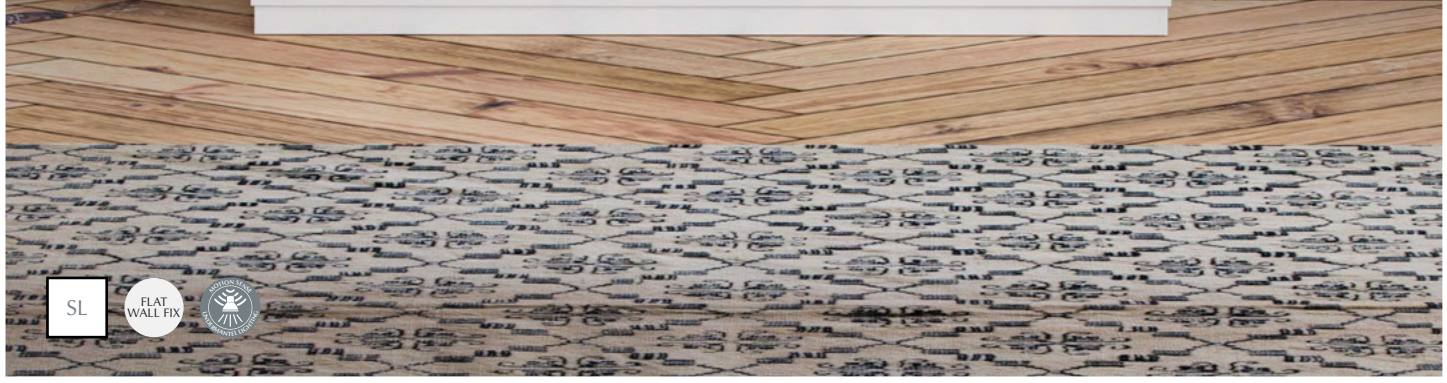

NEW

Amble

Timber Inglenook

52" Amble Inglenook in Ice White & Metal Rock Effect back panel with Motion Sense LED lights styled with our **Heslington** electric stove in Matt Black

SL

FLAT WALL FIX

W1320mm
52" H1131mm
D360mm

Opening:
864mm x 860mm

Depth: Hearth
Front to Back
Panel - 322mm

Ice White &
Metal Rock effect