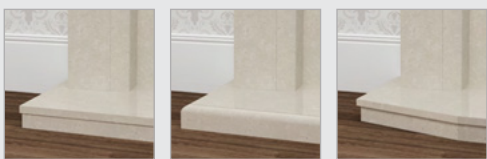

Micro Marble Surrounds

Micro marble is a reconstituted mix of real marble pieces which are crushed and compacted together using resin to ensure a smooth surface finish.

This beautiful material has to be seen to be believed and to be fully appreciated first hand. The craftsmanship we devote to producing fireplaces in our UK workshops is matched by innovation.

Contents

Millington	7	Vitalia	14
Deanswood	8	Viena.....	15
Roesia.....	9	Odella	16
Elento	10	Odella Inglenook	17
Amorina	10	Eliana.....	18
Newburgh	11	Sophia	19
Verdena.....	12	Florano	20
Mosello	13	Timara	21

Hearth Options

SL Standard Lipped   **BN** Bullnose   **FS** Five Sided

Optional Lighting

Motion Sense Undermantel LED lighting is available on all our marble surrounds.