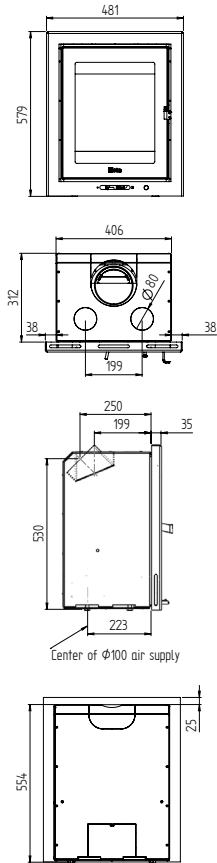

Heta Inspire 40 Flat wall insert Matt Black

Heta Inspire 40 Flat floor model Matt Black

Classic floor model

Flat floor model

Flat wall insert

Hidden wall insert

Nominal heat output kW 4
Output range kW 2-6
Heating area m2 20-80
Weight 67-80 kg
Efficiency 84%
Flue outlet ø 125 mm / 5"

Heta Inspire 45H
Matt Black

Technical Data Inspire 45 / 45H

Nominal heat output kW	4,9
Output range kW	2,5-7
Heating area m2	25-90
Height	555 / 855 mm
Width	540 mm
Depth	377 mm
Weight	80 / 106 kg
Efficiency	84%
Flue outlet ø	125 mm
Dist. to flam. materials	
At the sides	300 mm
Behind the stove	195 / 150 mm