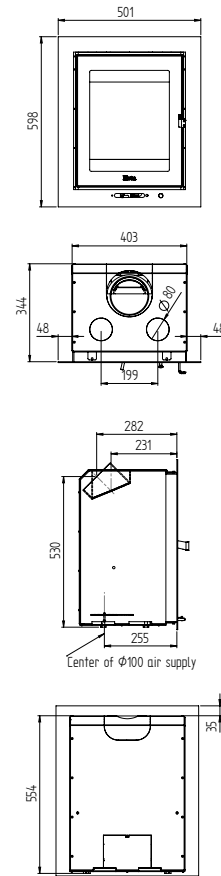

Heta Inspire 40 Flat wall insert Matt Black

Heta Inspire 40 Flat floor model Matt Black

Classic floor model

Flat floor model

Flat wall insert

Hidden wall insert

Nominal heat output kW 4
Output range kW 2-6
Heating area m2 20-80
Weight 67-80 kg
Efficiency 84%
Flue outlet ø 125 mm / 5"

Heta Inspire 45H
Matt Black

Technical Data Inspire 45 / 45H

Nominal heat output kW	4,9
Output range kW	2,5-7
Heating area m2	25-90
Height	555 / 855 mm
Width	540 mm
Depth	377 mm
Weight	80 / 106 kg
Efficiency	84%
Flue outlet ø	125 mm
Dist. to flam. materials	
At the sides	300 mm
Behind the stove	195 / 150 mm

Technical Data

Inspire 40 / 40H

Nominal heat output kW	4,9
Output range kW	2-6
Heating area m2	20-80
Height	585 / 855 mm
Width	460 mm
Depth	367 mm
Weight	74 / 92 kg
Efficiency	81%
Flue outlet ø	125 mm
Dist. to flam. materials	
At the sides	340 / 400 mm
Behind the stove	120 / 190 mm