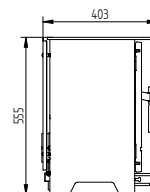

Inspire 55 / 55H