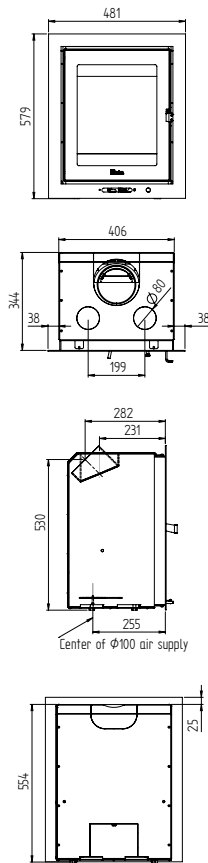

Heta Inspire 40 Flat wall insert Matt Black

Heta Inspire 40 Flat floor model Matt Black

Classic floor model

Flat floor model

Flat wall insert

Hidden wall insert

Nominal heat output kW 4
Output range kW 2-6
Heating area m2 20-80
Weight 67-80 kg
Efficiency 84%
Flue outlet ø 125 mm / 5"

Heta Inspire 45H
Matt Black

Technical Data Inspire 45 / 45H

Nominal heat output kW	4,9
Output range kW	2,5-7
Heating area m2	25-90
Height	555 / 855 mm
Width	540 mm
Depth	377 mm
Weight	80 / 106 kg
Efficiency	84%
Flue outlet ø	125 mm
Dist. to flam. materials	
At the sides	300 mm
Behind the stove	195 / 150 mm