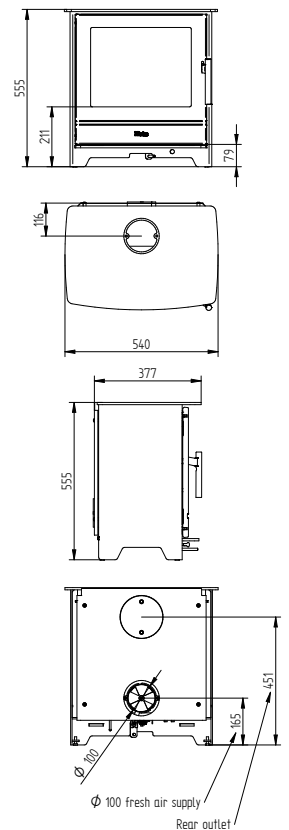

Heta Inspire 45

The Inspire 45 offers a remarkable 84% efficiency and is designed to burn wood or smokeless fuel and provides a beautiful view of the fire burning impressively through the wide cast iron door. Watch in wonderment as the flames gently twist and turn and lazily disappear out of the fire box as the wood fuel gently crackles and burns whilst enjoying the beautiful warming and controllable heat that this stove produces.

Features include a single lever air control to give an accurate and precise control of the fire. Heta's CLEAN BURN combustion technology, secondary air wash to keep the glass spotlessly clean, riddling cast iron grate.

Robust 5mm steel construction with cast iron door and fitted with fresh air supply to allow the stove to be fitted directly to an outside air supply. Perfect for installation into highly insulated homes.

Technical Data Inspire 45 / 45H

Nominal heat output kW	4,9
Output range kW	2,5-7
Heating area m2	25-90
Height	555 / 855 mm
Width	540 mm
Depth	377 mm
Weight	80 / 106 kg
Efficiency	84%
Flue outlet ø	125 mm
Dist. to flam. materials	
At the sides	300 mm
Behind the stove	195 / 150 mm

Cast iron door	Matt Black
Enamel	Black
(door colour options)	Grey
	White
	Antique
	Red
	Majolica Brown
	Green
	Dark Green
	Blue

Approvals	EN13240 & SCA
Warranty	5 years