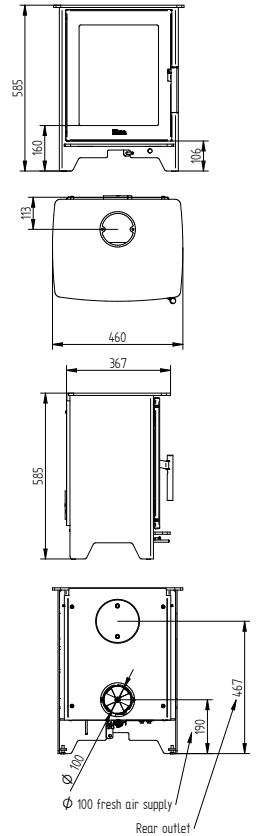

Technical Data

Inspire 40 / 40H

Nominal heat output kW	4,9
Output range kW	2-6
Heating area m2	20-80
Height	585 / 855 mm
Width	460 mm
Depth	367 mm
Weight	74 / 92 kg
Efficiency	81%
Flue outlet ø	125 mm
Dist. to flam. materials	
At the sides	340 / 400 mm
Behind the stove	120 / 190 mm

Cast iron door
Enamel
(door colour options)

Approvals
Warranty

EN13240 & SCA
5 years

Made in Denmark