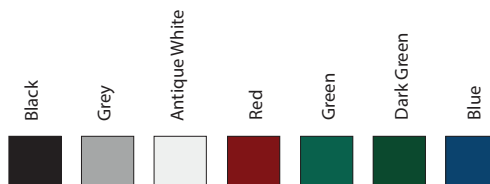

Made in Denmark