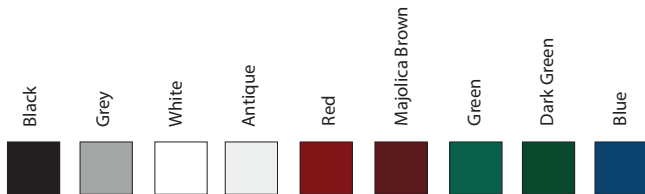

Cast iron door	Matt Black
Enamel	Black
(door colour options)	Grey
	White
	Antique
	Red
	Majolica Brown
	Green
	Dark Green
	Blue

Approvals	EN13240 & SCA
Warranty	5 years

Heta Inspire 40

The Inspire 40 multifuel stove offers a stunning 81% efficiency and is built to the exact same specification as its larger brother, the Inspire 45. With its clean and modern styling and portrait design, it is an ideal choice of stove for installation into many fireplace settings or used in a freestanding situation.

Cast iron door
Enamel
(door colour options)

Approvals
Warranty

EN13240 & SCA
5 years

 Made in Denmark

Heta Inspire 40 Matt Black

Heta Inspire 55 Matt Black

Heta Inspire 55

The Inspire 55 is the newest model to the Inspire series. Combined with the same modern stylish design of the Inspire 40 and 45. The larger viewing window creates the perfect setting, to view the CLEAN BURN combustion, thanks to Heta's warm airwash technology. The glass is set in a Heta embedded cast iron door, also available enamelled in 9 different colours.