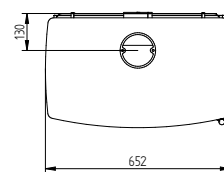

Inspire 55 / 55H