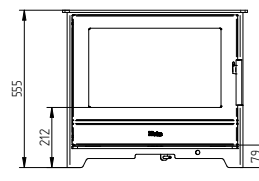

Inspire 55 / 55H