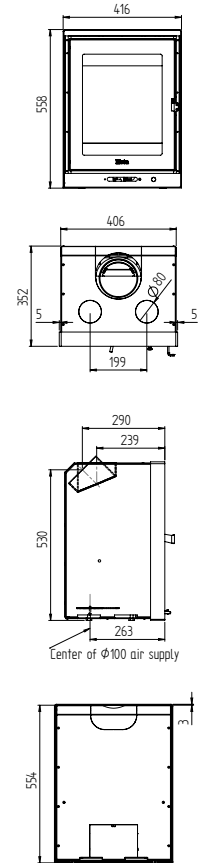

Heta Inspire 40 Flat wall insert Matt Black

Heta Inspire 40 Flat floor model Matt Black

Classic floor model

Flat floor model

Flat wall insert

Hidden wall insert

Nominal heat output kW 4
Output range kW 2-6
Heating area m2 20-80
Weight 67-80 kg
Efficiency 84%
Flue outlet ø 125 mm / 5"

Heta Inspire 45H
Matt Black

Technical Data Inspire 45 / 45H

Nominal heat output kW	4,9
Output range kW	2,5-7
Heating area m2	25-90
Height	555 / 855 mm
Width	540 mm
Depth	377 mm
Weight	80 / 106 kg
Efficiency	84%
Flue outlet ø	125 mm
Dist. to flam. materials	
At the sides	300 mm
Behind the stove	195 / 150 mm

Technical Data

Inspire 40 / 40H

Nominal heat output kW	4,9
Output range kW	2-6
Heating area m2	20-80
Height	585 / 855 mm
Width	460 mm
Depth	367 mm
Weight	74 / 92 kg
Efficiency	81%
Flue outlet ø	125 mm
Dist. to flam. materials	
At the sides	340 / 400 mm
Behind the stove	120 / 190 mm