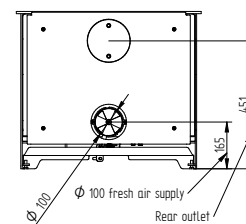

Inspire 55 / 55H