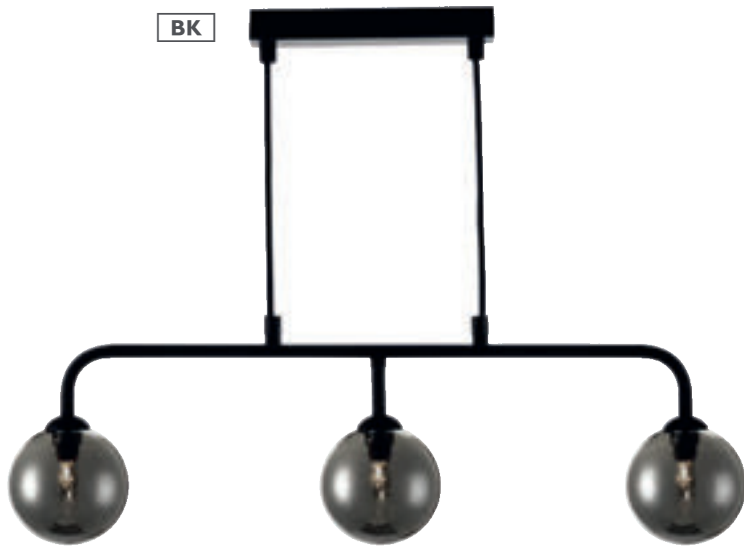

BK

FEY6222-01 BK SG

FEY6250-01 PC SG

Feya 3lt Bar Pendant

D10 x H min33 - max123 x W60cm

3 x 40w max G9

BULBG933

BUL-G9-LED-3

PC

FEY6222-02 BK OG

FEY6250-02 PC OG

Feya 3lt Bar Pendant

D10 x H min33 - max123 x W60cm

3 x 40w max G9

BULBG933

BUL-G9-LED-3

Feya • simple and modern bar pendants

• highly reflective smoked glass or white opal glass shades on a matt black or polished chrome frame