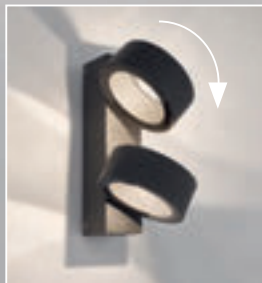

BOH0939 GY

Bohdan 2lt Wall Light

D15 x H18 x W9cm

2 x 7w LED inc / 668 lumens / 3000k

ADY2139 GY AY

Adyson Wall Light

D7.5 x H min11 - max19 x W19cm

1 x 9w LED inc / 532 lumens / 3000k

Bohdan • die cast aluminium LED wall light with two adjustable heads and hidden LED light source

Adyson • die cast aluminium LED wall washer with rotating head for different lighting effects

- finished in a tough powder-coated anthracite finish
- our outdoor lighting is supplied with a 3 year guarantee (some restrictions apply to salty or acidic atmospheric conditions) • extended guarantee available on registration