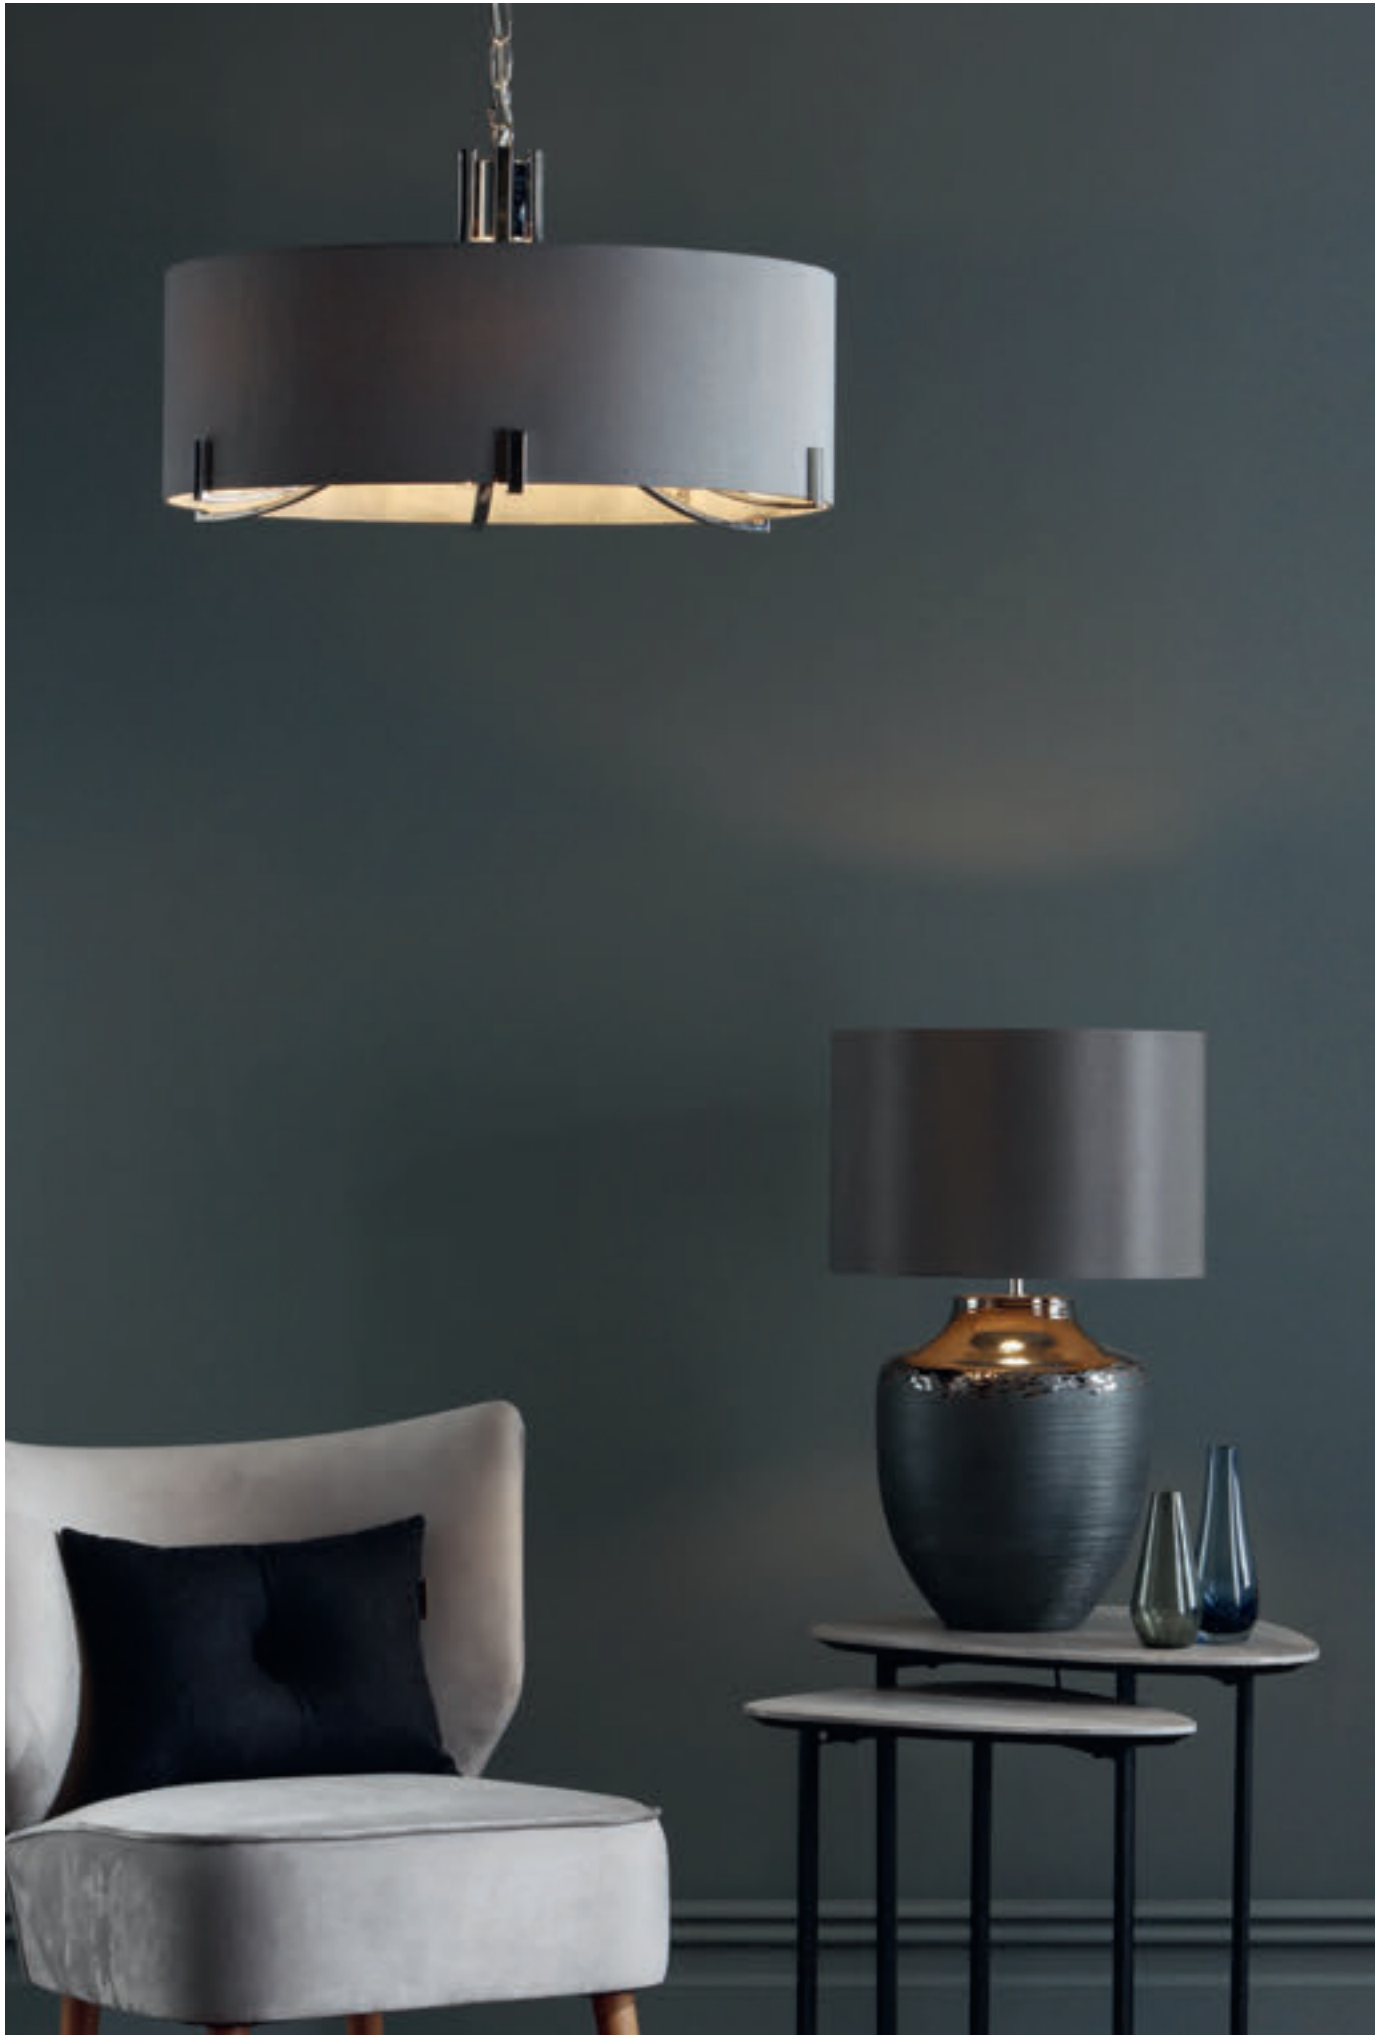

c/w ivory linen shade

D15 x H17 x W30cm

1 x 60w max ES GLS

BUL-E27-LED-17

Epstein • hand applied distressed gold leaf finish with ivory linen shade

• 3lt pendant with frosted tempered glass diffuser

VEY0639 NK GY