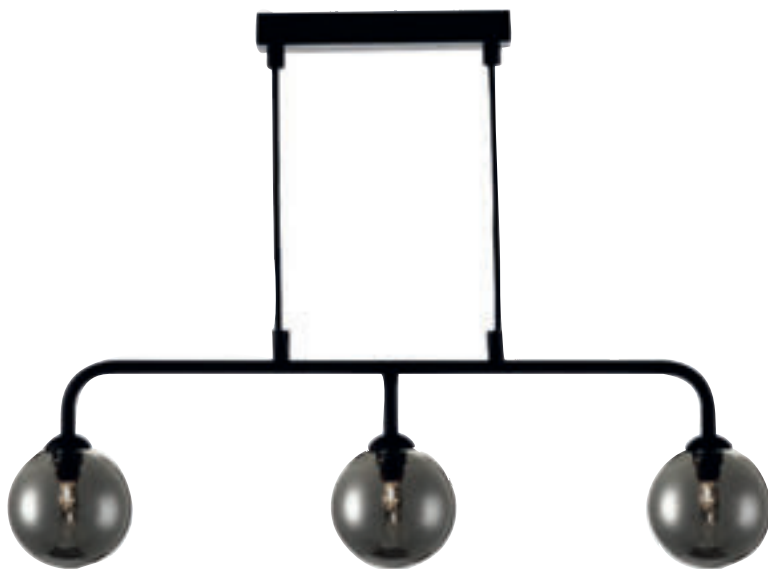

FEY6222-01 BK SG

FEY6250-01 PC SG

Feya 3lt Bar Pendant

D10 x H min33 - max123 x W60cm

3 x 40w max G9

BULBG933

BUL-G9-LED-3

Feya • a simple and modern flush collection finished in black or polished chrome with highly reflected smoked glass shades