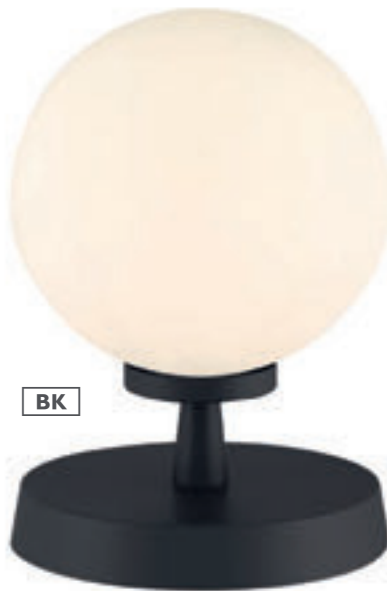

BK

ESB4122-02 BK OG

ESB4150-02 PC OG