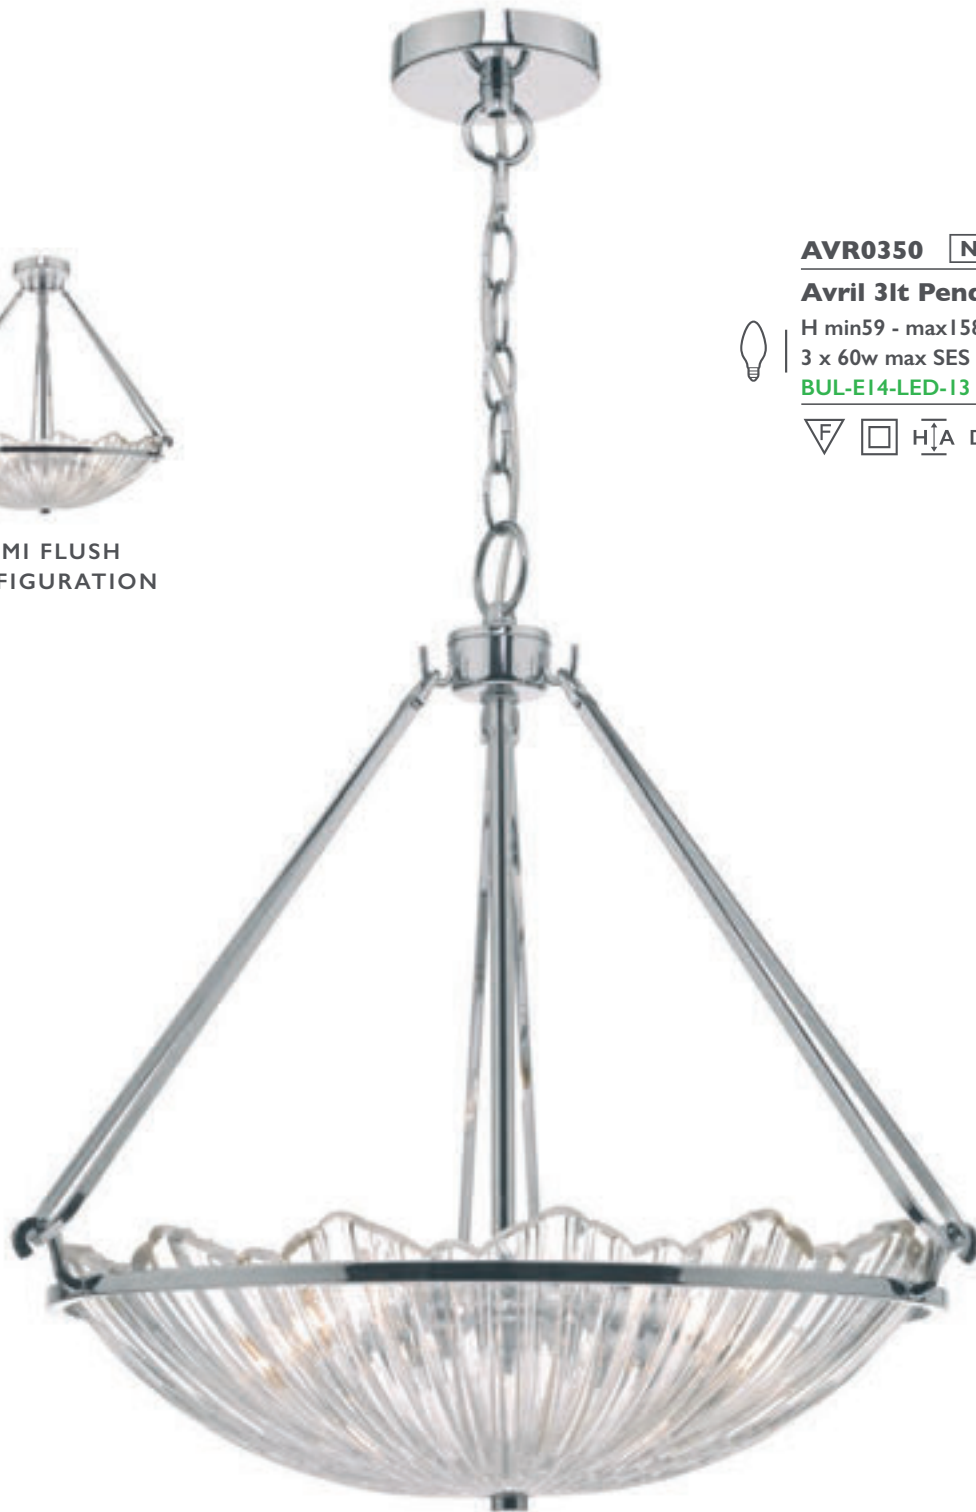

AVR0350 NK GL

Avril 3lt Pendant

H min59 - max158 x Ø50cm

3 x 60w max SES CNDL

BUL-E14-LED-13

∇ $\square$ $H \updownarrow A$ $D \updownarrow M$

Avril • Art Nouveau inspired dual mount pendant with ribbed curved glass and polished nickel

• supplied with 100cm of cable and 80cm of chain