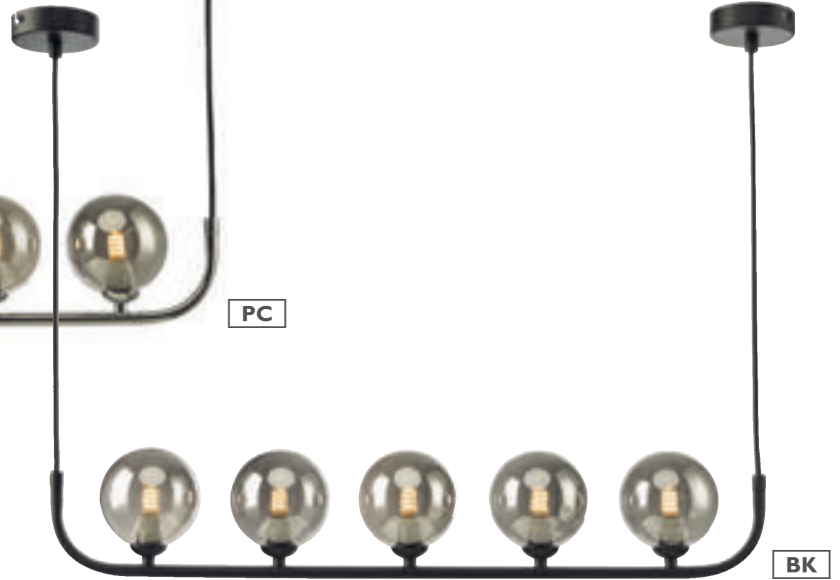

CRA0550-01 PC SG

CRA0522-01 BK SG

Cradle 5lt Bar Pendant

D9 x H114 x W79cm

5 x 25w max G9

BULBG920

BUL-G9-LED-3

PC

BK

CRA0550-02 PC OG

CRA0522-02 BK OG

Cradle 5lt Bar Pendant

D9 x H114 x W79cm

5 x 25w max G9

BULBG920

BUL-G9-LED-3

1. **Cradle** • linear bar pendants with curved tubular arms perfect for the contemporary kitchen diner
2. smoked glass or white opal orb shades on polished chrome or satin matt black finished frames