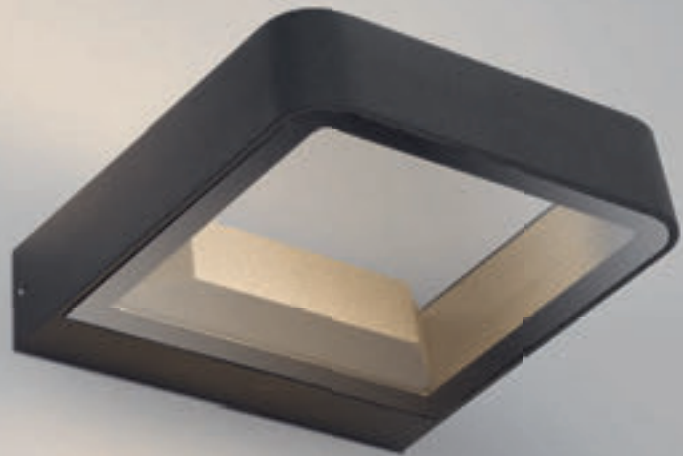

REO3239 GY GL

Reon Wall Light

D15 x H4 x W13.5cm

1 x 5w LED inc / 245 lumens / 3000k

MAL3239 GY GL

Malone Wall Light

D14 x H4 x W12cm

1 x 5w LED inc / 312 lumens / 3000k

Reon & Malone • LED die cast aluminium wall lamps featuring glass encased LED lights in both square and round formats

- finished in a tough powder-coated anthracite finish
- our outdoor lighting is supplied with a 3 year guarantee (some restrictions apply to salty or acidic atmospheric conditions) • extended guarantee available on registration