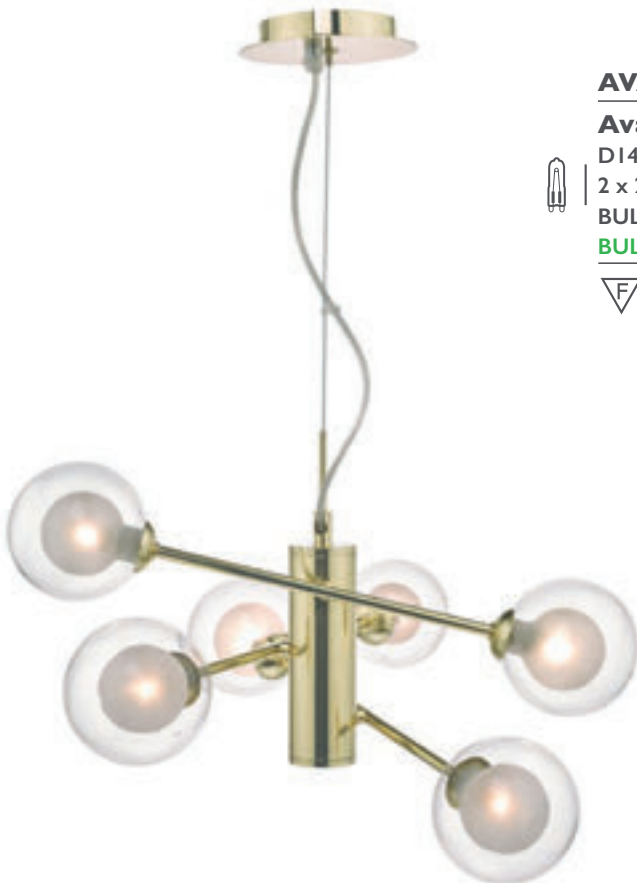

Avari 2lt Wall Light

D14 x H44 x W26cm
2 x 25w max G9
BULBG920
BUL-G9-LED-3

KUM0635 GD GL

Kumara 6lt Pendant

H min38 - max132 x Ø45cm
6 x 25w max G9
BULBG920
BUL-G9-LED-4

- Avari • glue chip glass shades give the illusion of spheres of ice crystals
- Kumara • 6lt pendant supplied with height adjustable rod
  - soft gold finished multi-light pendant with 3 rods and round glass shades