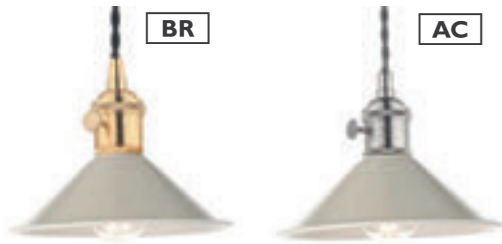

BUL-E14-LED-13

A 3 light bar pendant available in antique chrome or brass with a range of spun metal and glass shades, with braided cable. Bar pendants with cables can be hung on sloped ceilings. This fitting in a finish for your choice is supplied with 3 shades. See the shade finish options and complete codes opposite.