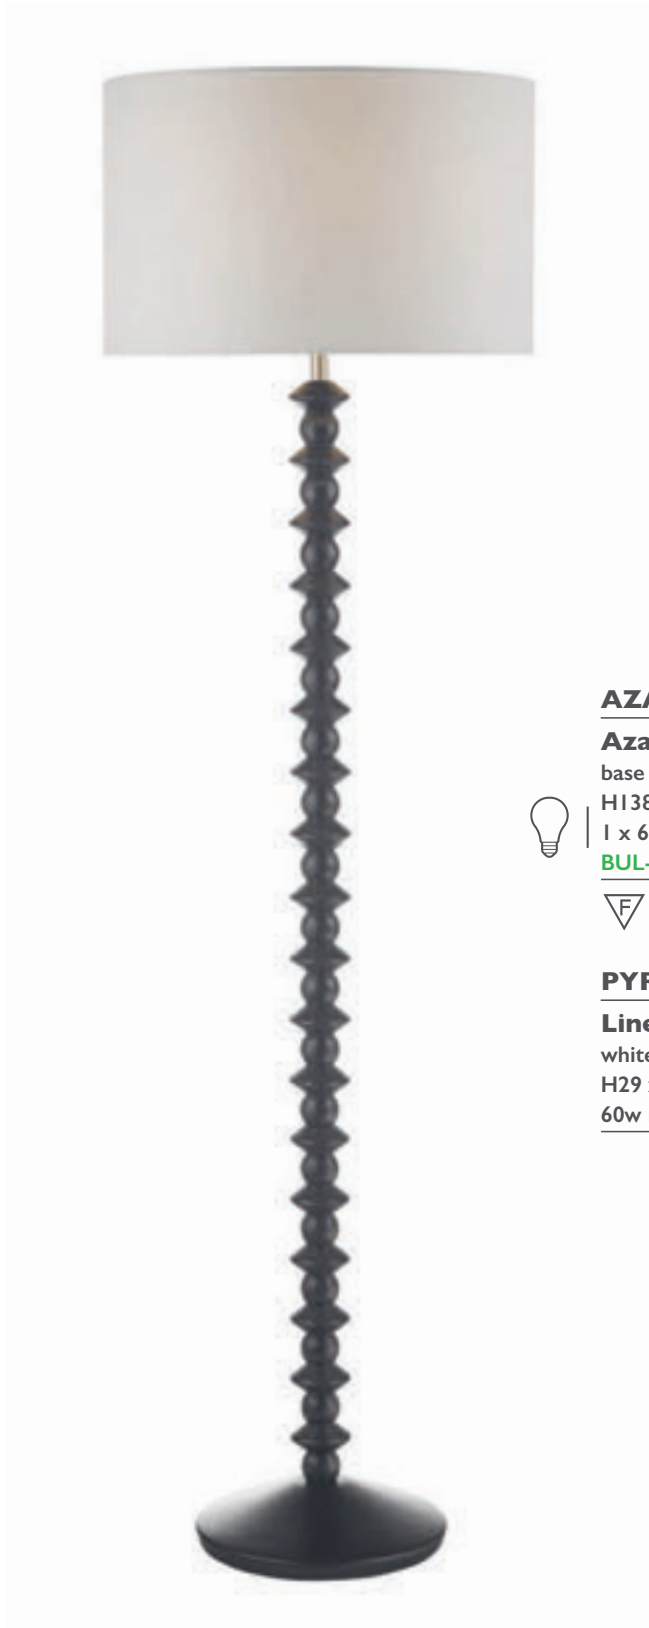

AZA4922 BK

Azana Floor Lamp

base only

H138 x Ø29cm

1 x 60w max ES GLS

[BUL-E27-LED-17](#)

PYR182

Linen Shade

white drum

H29 x Ø46cm

60w max ES inc B22 reducer

Azana • a geometric wooden column floor lamp base with a turned spindle
in a contemporary, satin black ash finish

- shown here with a contrasting white linen shade (available separately)