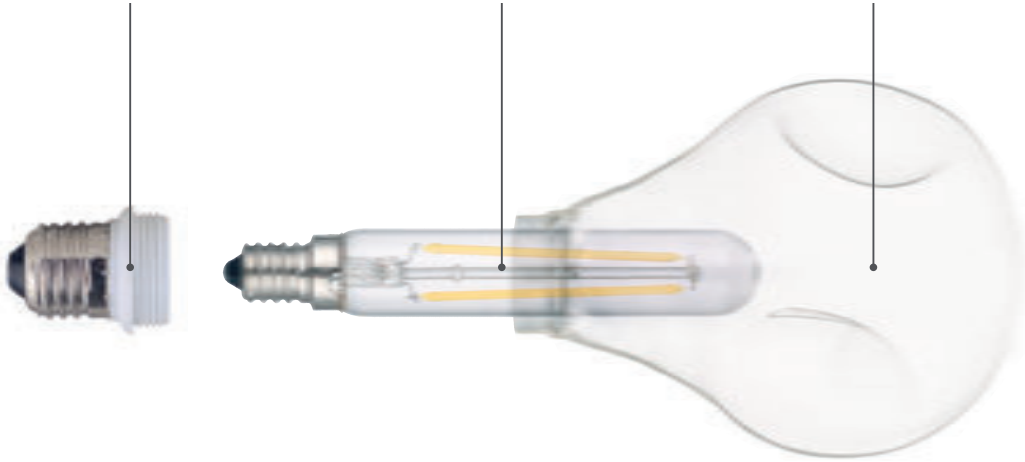

ACDL6 GL

Decorative LED Lamp

1 x 6w LED inc / 650 lumens / 2700k
H24 x Ø15cm
to fit ES/E27 lamp holder

1. E27 socket adapter

2. replaceable LED lamp

3. decorative glass shade

E27 OVERSIZE LED

DIMMABLE LAMP