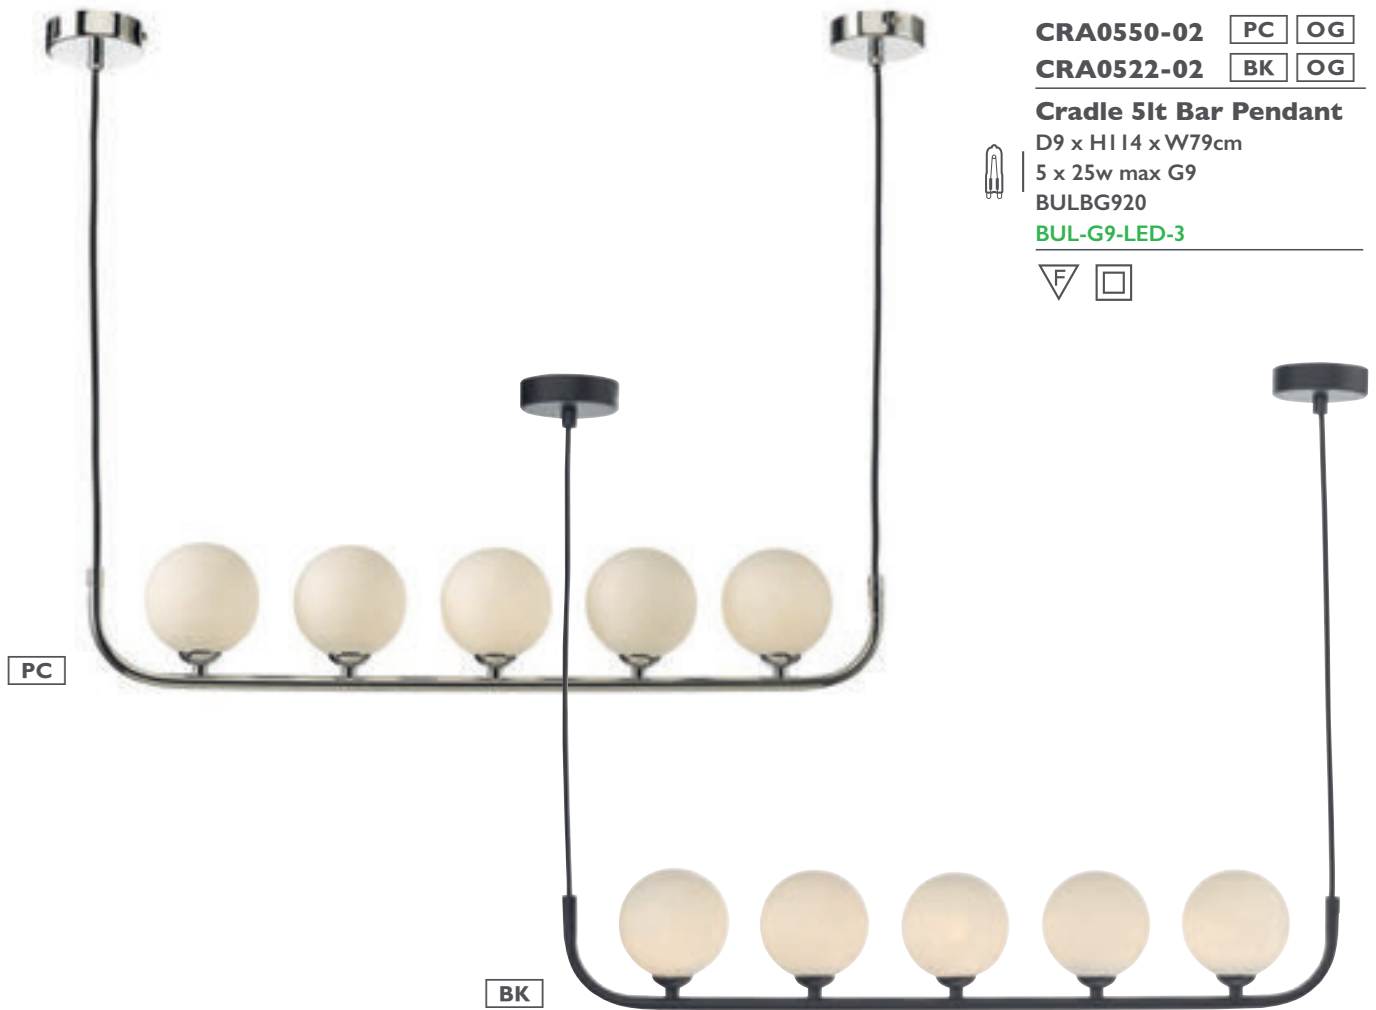

Cradle 5lt Semi Flush

H28 x Ø40cm
 5 x 25w max G9
 BULBG920
 BUL-G9-LED-3

BK

CRA0750-01 PC SG
CRA0722-01 BK SG

Cradle Wall Light

D12.5 x H12 x W8cm
 1 x 25w max G9
 BULBG920
 BUL-G9-LED-3

Cradle • smoked glass orb shades on polished chrome or satin matt black finished frames
 • also available with a wide selection of glass, enquire with your retailer

Cradle • linear bar pendants with curved tubular arms perfect for the contemporary kitchen diner
 • also available with a wide selection of glass, enquire with your retailer

CRA0550-02 PC OG

CRA0522-02 BK OG