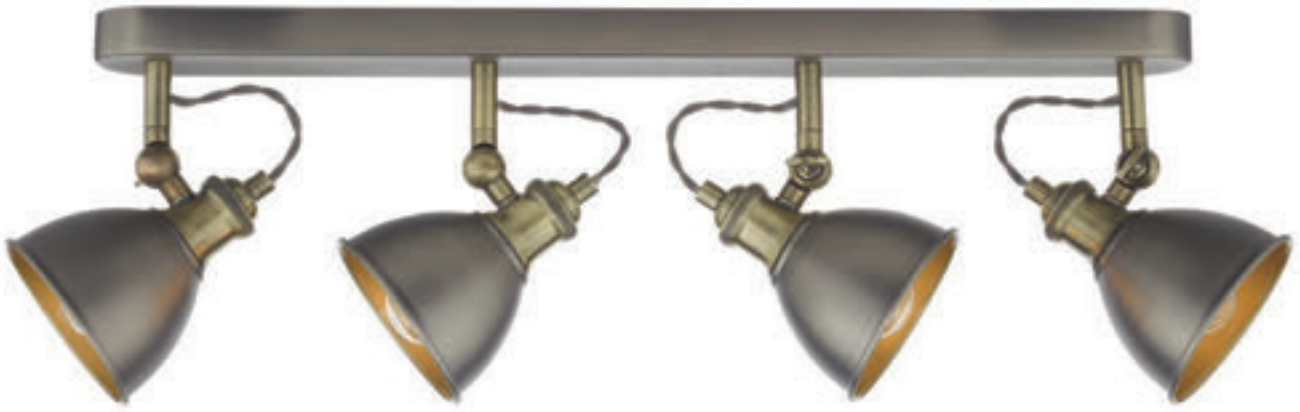

GOV846I AC AB

Governor 4lt Bar Spotlight

D10.5 x H20 x W65cm

4 x 40w max SES GB

[BUL-E14-LED-15](#)