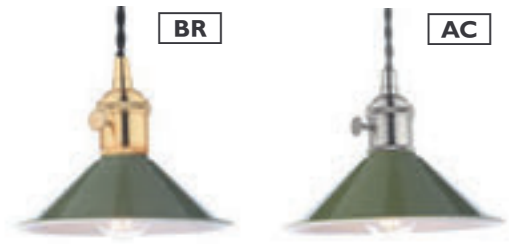

HAD3640-07 BR

HAD3661-07 AC

Olive Spinning

D18 x H min19 - max117 x W58cm