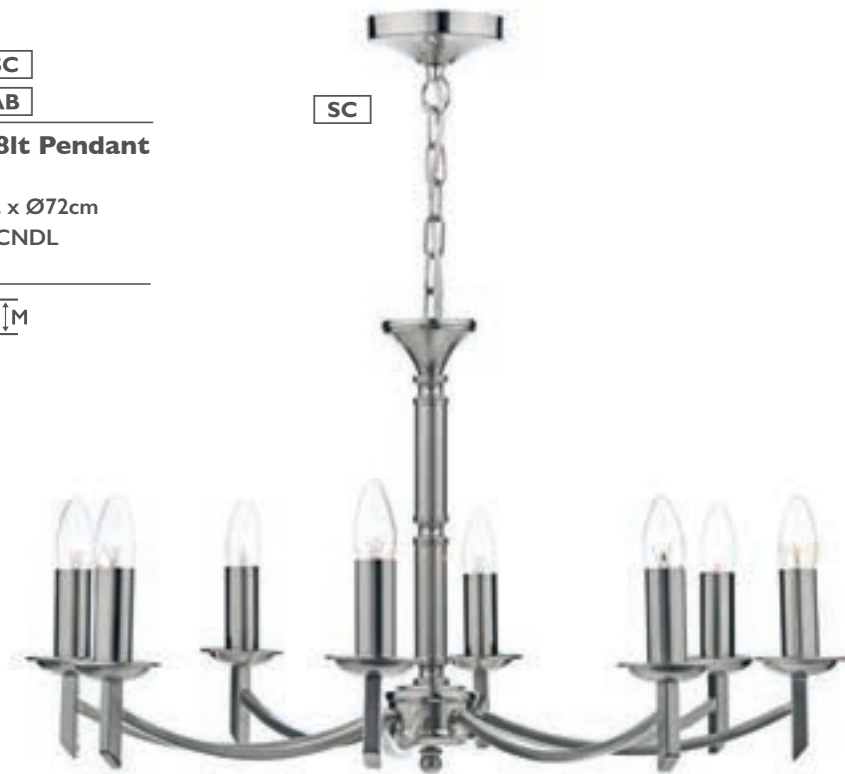

H min42 - max142 x Ø72cm

8 x 40w max SES CNDL

BUL-E14-LED-I3

▽ $\frac{1}{2}$ H↑A D↓M

- Ambassador** • dual mount pendant supplied with 2 sets of candle sleeves to allow use with or without shades
- antique brass or satin chrome finish
 - supplied with 100cm of chain and cable

AMB0975 AB

Ambassador 2lt Wall Light
bracket only

D17 x H17 x W24cm
2 x 40w max SES CNDL
[BUL-E14-LED-13](#)

F □ $\frac{1}{2}$

- Ambassador • dual mount pendant supplied with 2 sets of candle sleeves to allow use with or without shades
- pendant supplied with 50cm of chain and cable