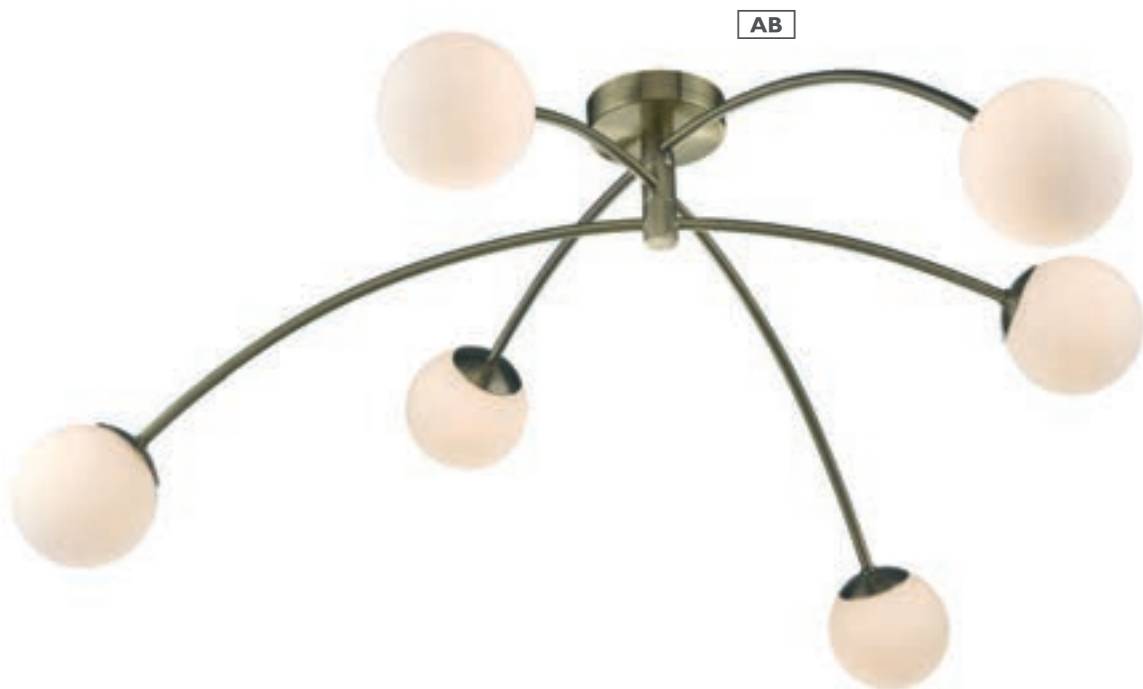

NEW

PUG6450 PC OG

PUG6475 AB OG

Puglia 6lt Semi Flush

H38 x Ø90cm

6 x 20w max G9

BULBG920

BUL-G9-LED-3

Puglia • polished chrome or antique brass fitting with opal glass shades