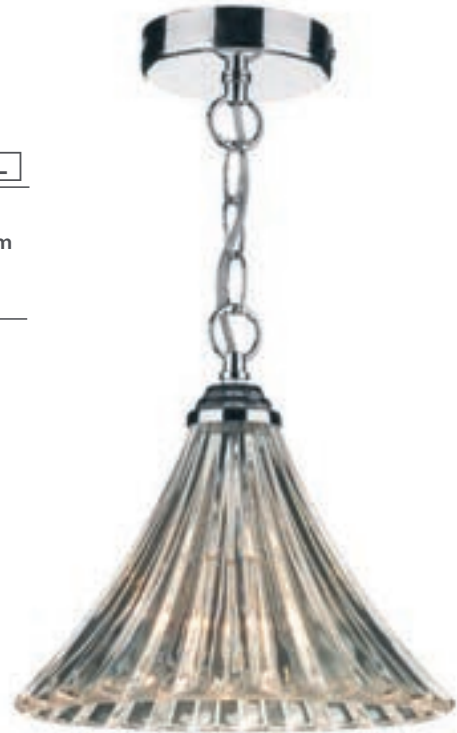

MATCHING ITEM
SEE PAGE 229

ARD0150 PC GL

Ardeche Pendant

H min29 - max79 x Ø25cm

1 x 60w max ES GLS

BUL-E27-LED-16