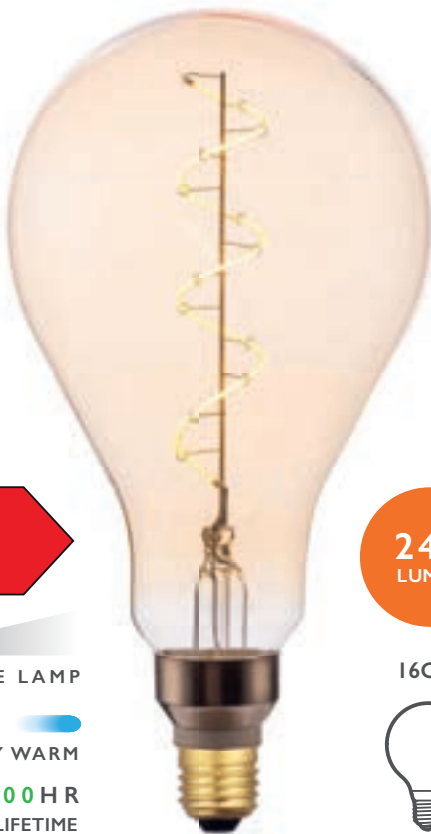

E27 OVERSIZE LED

DIMMABLE LAMP

15000 HR EST. LIFETIME

240 LUMEN

16CM

4w LED BUL-E27-LEDV-12

DIMMABLE LAMP

15000 HR EST. LIFETIME