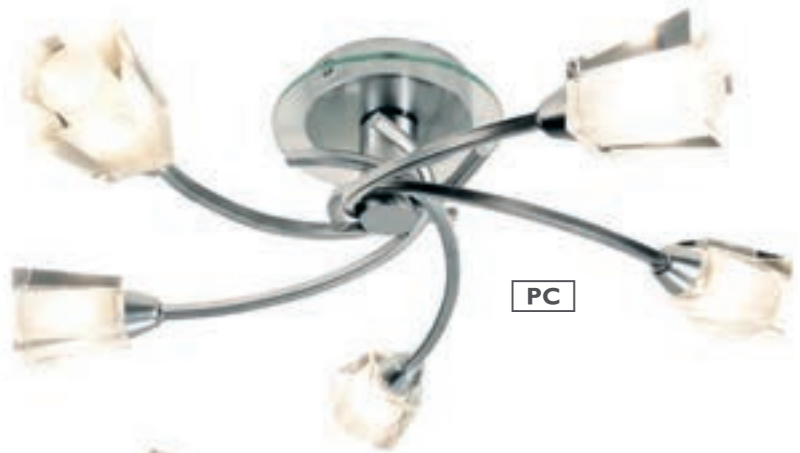

AUS0546 SC GL

AUS0550 PC GL

Austin 5lt Semi Flush

H16 x Ø48cm
5 x 40w max G9
BULBG933
BUL-G9-LED-3

PC