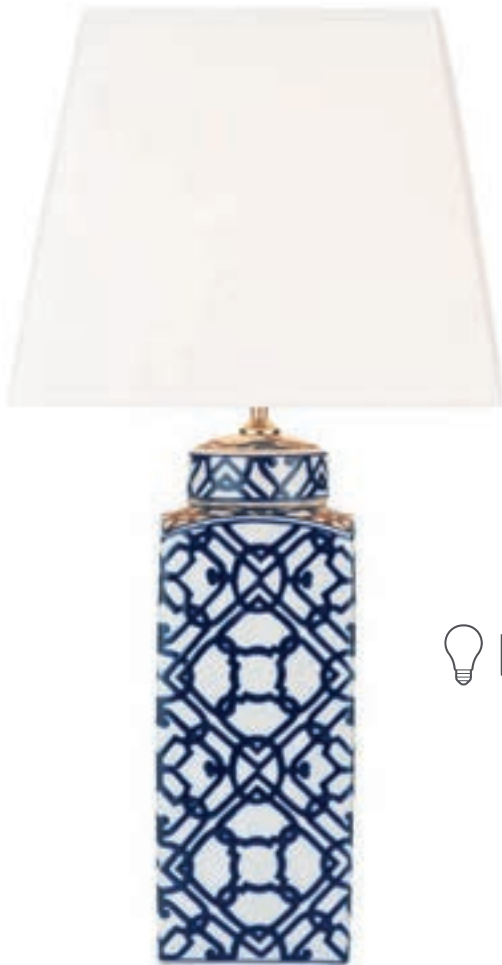

MYS4223 BL

Mystic Table Lamp

base only

D15 x H48 x W15cm

1 x 60w max ES GLS

BUL-E27-LED-17

S1101

Faux Silk Shade

ivory tapered square

D37 x H30 x W37cm

60w max ES inc B22 reducer

CIA1302

Linen Shade

white drum

H20 x Ø33cm

60w max ES

Joy • hand finished porcelain base fish motif with antique brass trim

Mystic • blue and white geometric patterned porcelain base

Caelan • deep blue and white pattern porcelain table lamp base