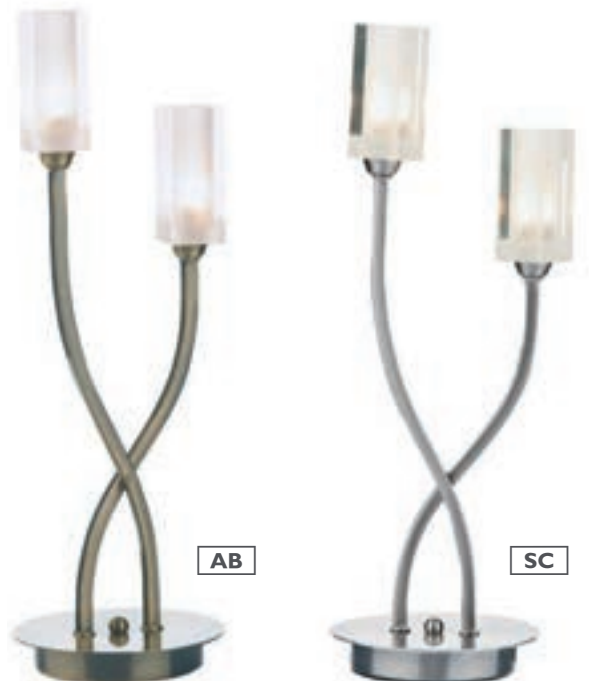

Morgan 2It Table Lamp

H45 x Ø16cm
2 x 25w max G9
BULBG920
BUL-G9-LED-3

Morgan • clear glass shades with frosted inner detail
• satin chrome or antique brass finish