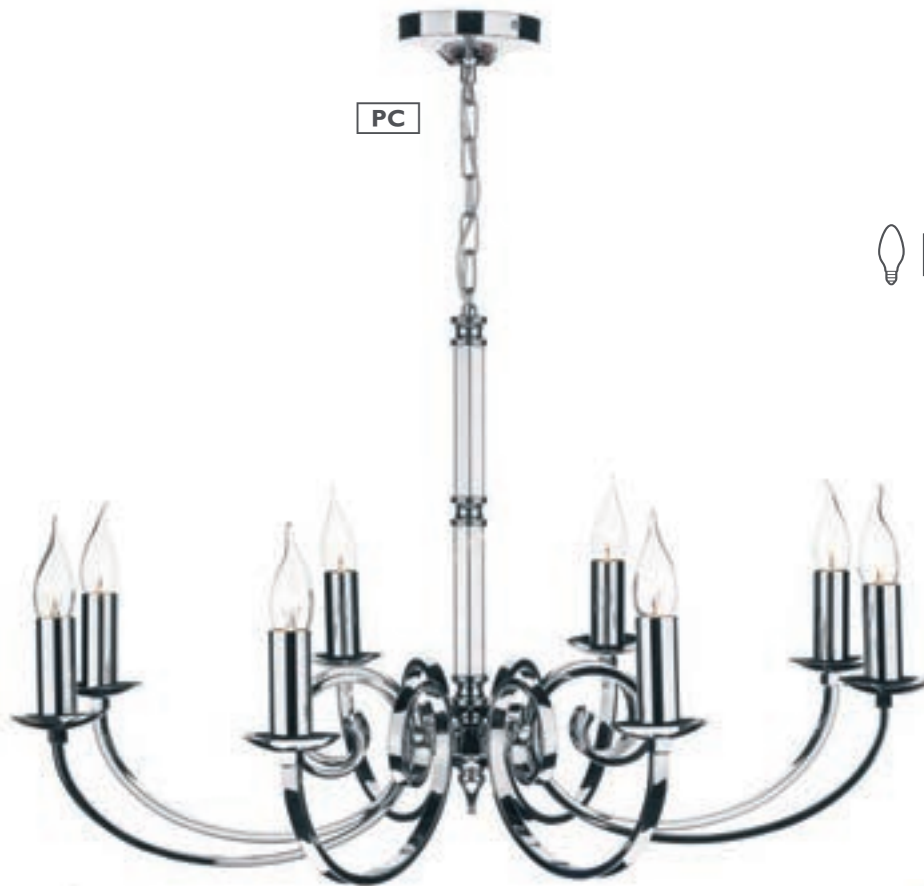

H min42 - max142 x Ø72cm

8 x 40w max SES CNDL

BUL-E14-LED-I3

▽ $\frac{1}{2}$ H↑A D↓M

- Ambassador** • dual mount pendant supplied with 2 sets of candle sleeves to allow use with or without shades
- antique brass or satin chrome finish
 - supplied with 100cm of chain and cable

SC

AMB0546 SC

AMB0575 AB

Ambassador 5lt Pendant
fitting only

H min38 - max87 x Ø54cm
5 x 40w max SES CNDL
[BUL-E14-LED-13](#)

F $\frac{1}{2}$ H A D M

AB

AMB0946 SC

AMB0975 AB

Ambassador 2lt Wall Light
bracket only

D17 x H17 x W24cm
2 x 40w max SES CNDL
[BUL-E14-LED-13](#)

F □ $\frac{1}{2}$

- Ambassador • dual mount pendant supplied with 2 sets of candle sleeves to allow use with or without shades
- pendant supplied with 50cm of chain and cable