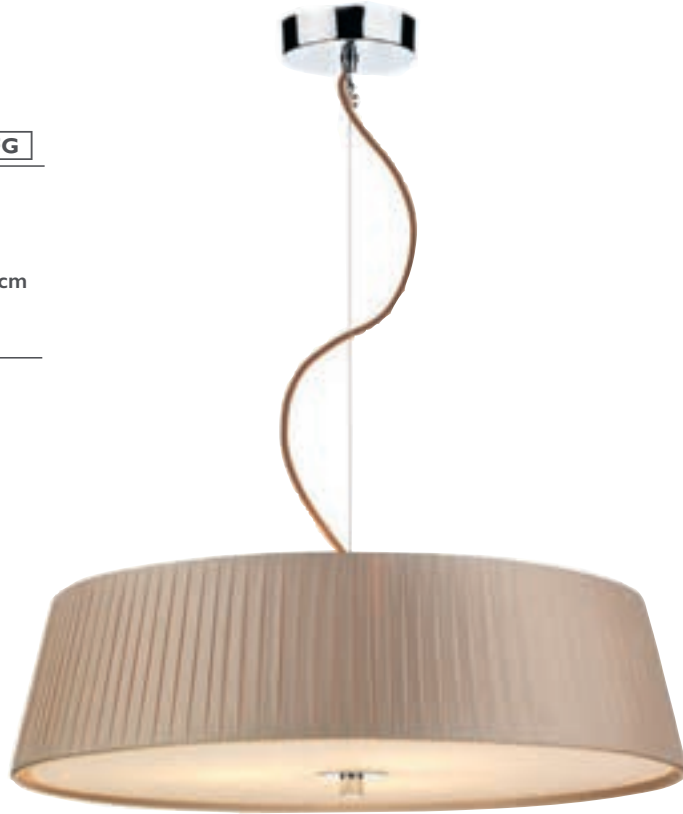

WHE0329 TP FG

Wheel 3lt Pendant

c/w taupe faux silk shade
and glass diffuser

H min30 - max200 x Ø57cm

3 x 60w max ES GLS

BUL-E27-LED-17