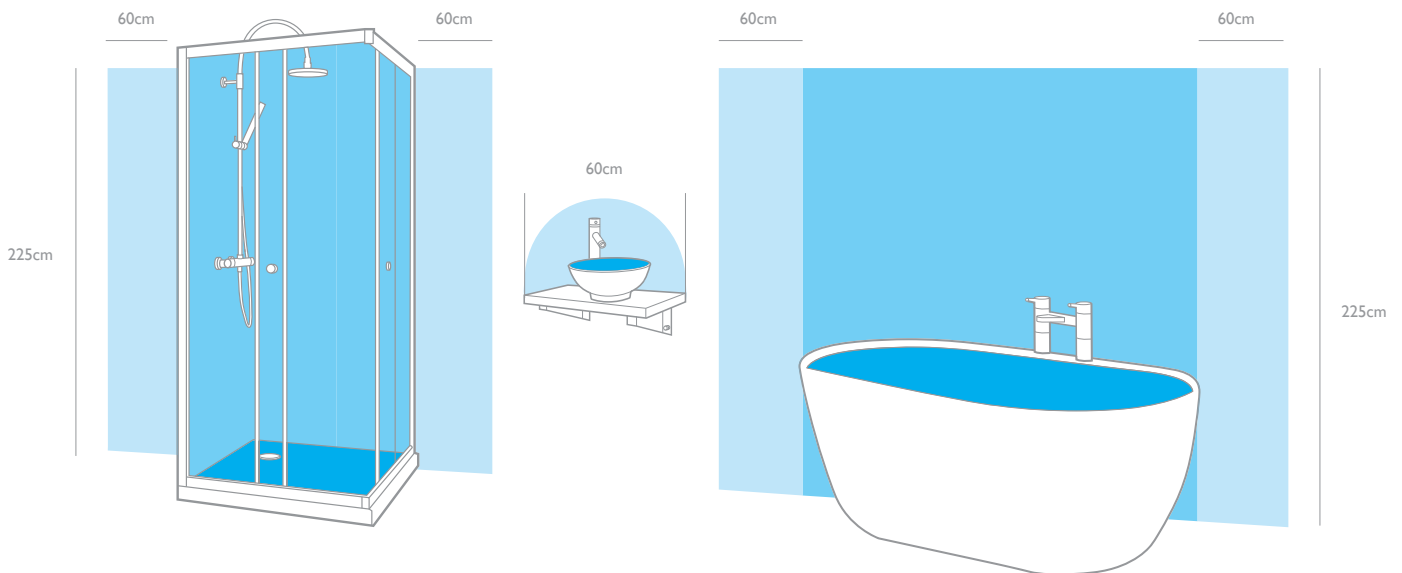

Firstly it is important to understand the rating by which bathroom and some outdoor lights are classified.

IP rating stands for “Ingress Protection” and is always followed by two characters. These two numbers refer to the level of protection, and it is important that you choose fittings with the correct rating according to where they are to be sited within the bathroom.

The diagram below shows a bathroom split into three clear zones: 0, 1 & 2.

Zone 0 is inside the bath or shower itself. Any fitting used in this zone must be low voltage (max 12V) and be rated at least IP67 which is immersion proof.

Zone 1 is the area above the bath to a height of 2.25m from the floor. In this zone a minimum rating of IP44 is required.

Zone 2 is an area stretching 0.6m outside the perimeter of the bath and to a height of 2.25m* from the floor. In this zone an IP rating of at least IP44 is required.

The lighting circuit within a bathroom should be protected with a 30ma residual current device (RCD).

In addition, it is good practice to consider the area around a wash basin, within a 60cm radius of any tap, to be considered as Zone 2.

* In accordance with advice from the Lighting Industry Association the location above Zone 1 (over the bath or shower) up to a ceiling height of 3m continues to be classified as Zone 2.

0
ZONE

Within the bath or shower tray. All lights fitted within this area must be IP68 rated and low voltage.

1
ZONE

Above the bath or shower to a height of 2.25m. All lights fitted within this area must be a minimum of IP44 rated. IP44 is suitable where there is no shower head above the bath. IP65 is required if there is a shower head or demountable shower hand fitting in use.

2
ZONE

0.6m outside of zone 1 and a 60cm radius above washstands. All lights fitted within this area should be a minimum of IP44 unless there is a danger of direct jet spray, in which case an IP65 rating is required.