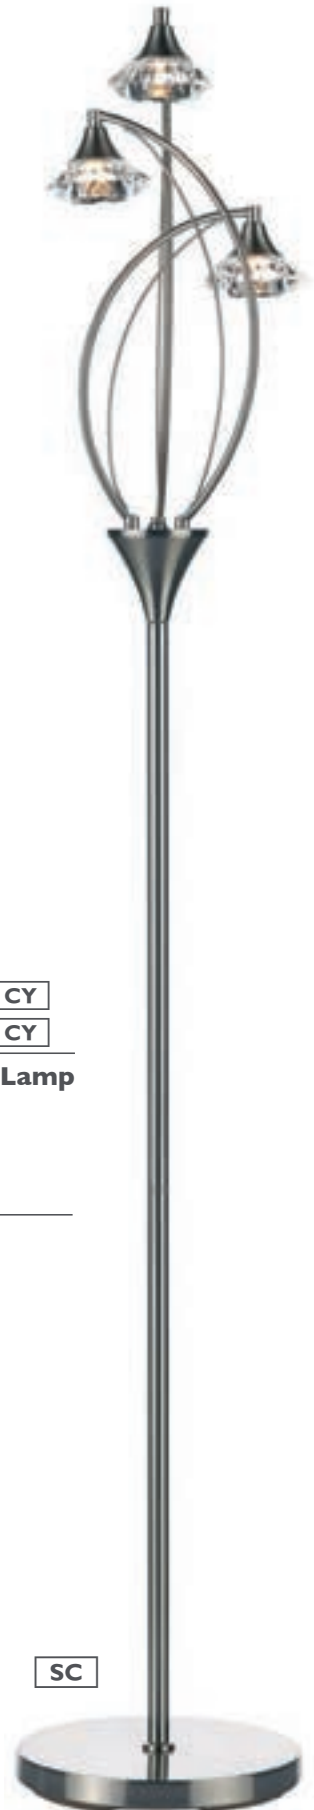

Luther Wall Light

D18 x H18 x W10cm
 1 x 40w max G9
 BULBG933
 BUL-G9-LED-4

SC

PC

BC

AB

BC

SC