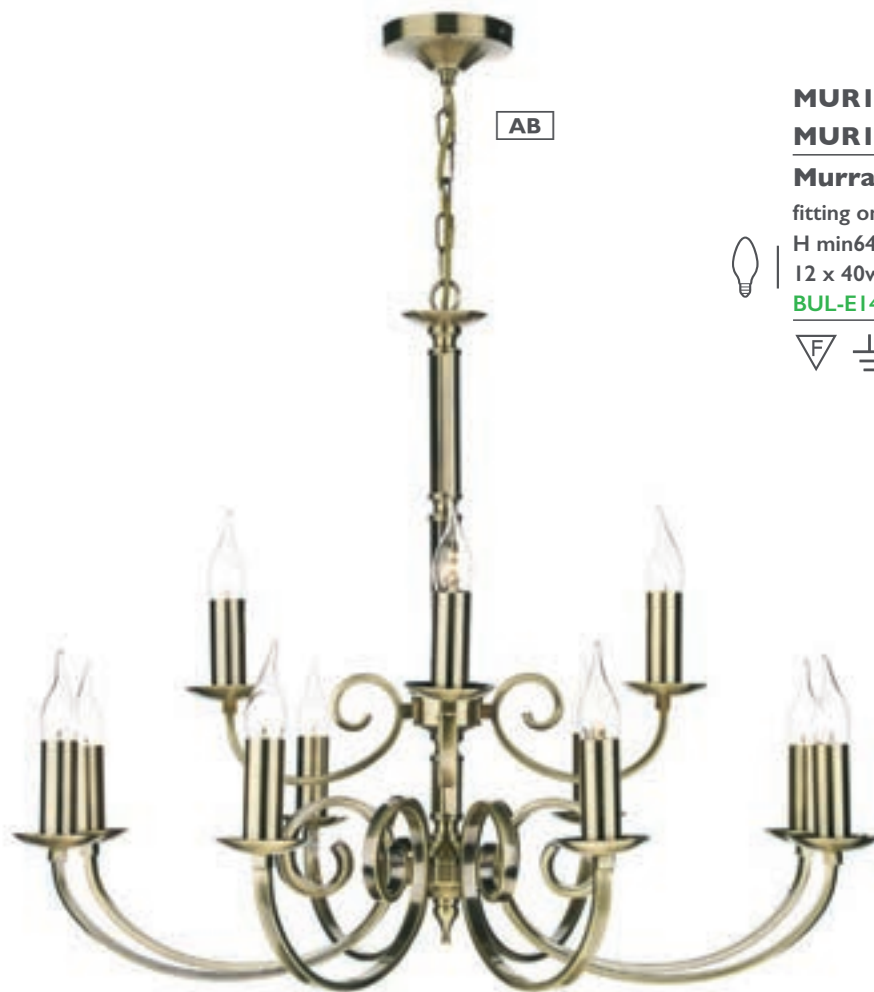

Murray 2lt Wall Light
bracket only

D20 x H16 x W28cm
2 x 40w max SES CNDL

[BUL-E14-LED-14](#)

▽ □ ⚡

- Murray • supplied with two sets of candle sleeves allowing use with or without shades
- 5lt supplied with 50cm of chain and cable • 8lt supplied with 100cm of chain and cable