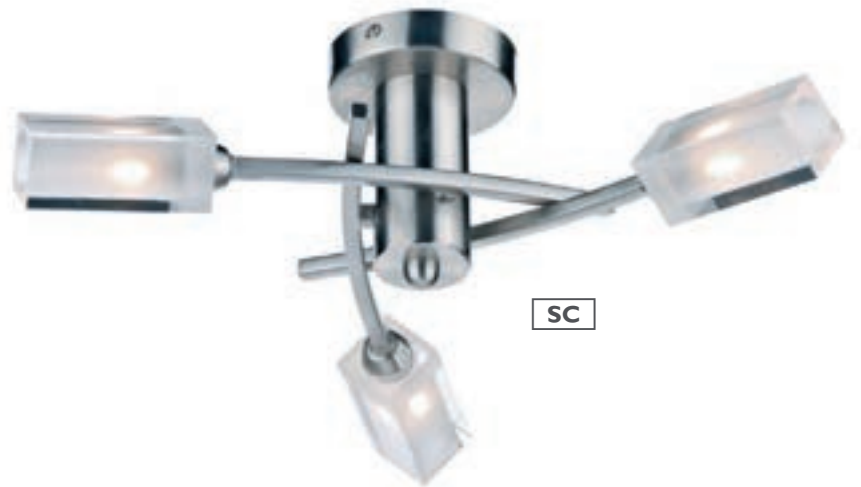

Morgan 3lt Semi Flush

H17 x Ø39cm

3 x 25w max G9

BULBG920

BUL-G9-LED-3

SC