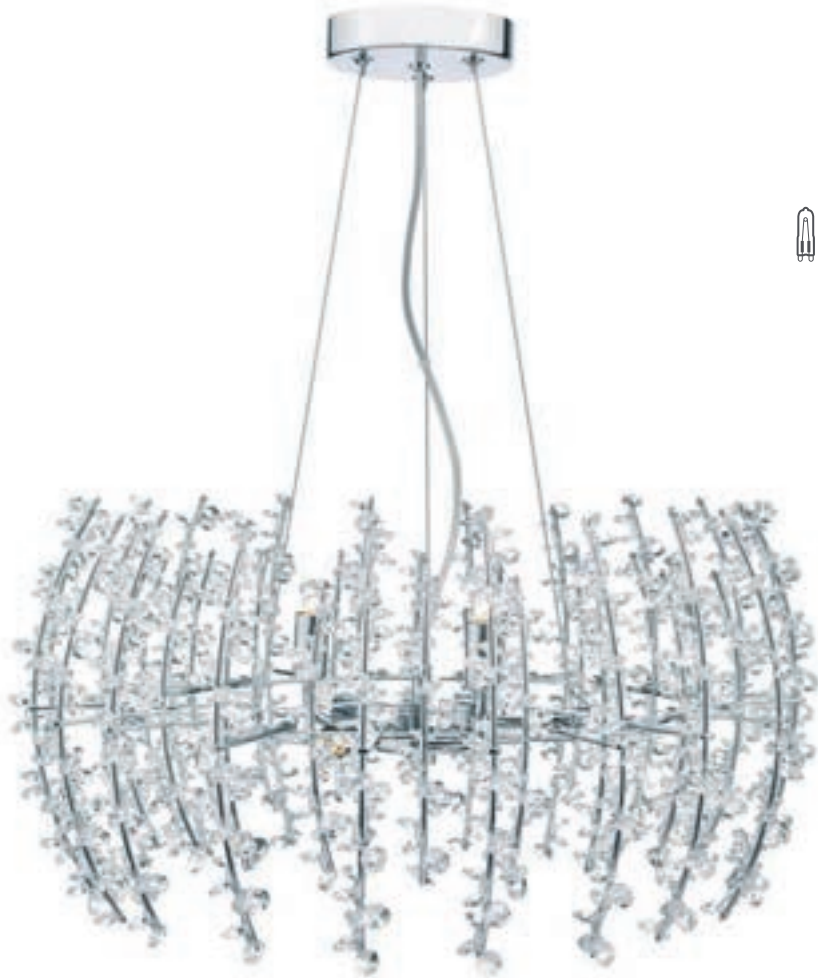

H26 x Ø50cm

5 x 40w max G9

BULBG933

BUL-G9-LED-3

Sestina • decorative aluminium rods entwined with crystal glass beads

SES0650 CY PC

Sestina 6lt Pendant

H min52 - max120 x Ø52cm