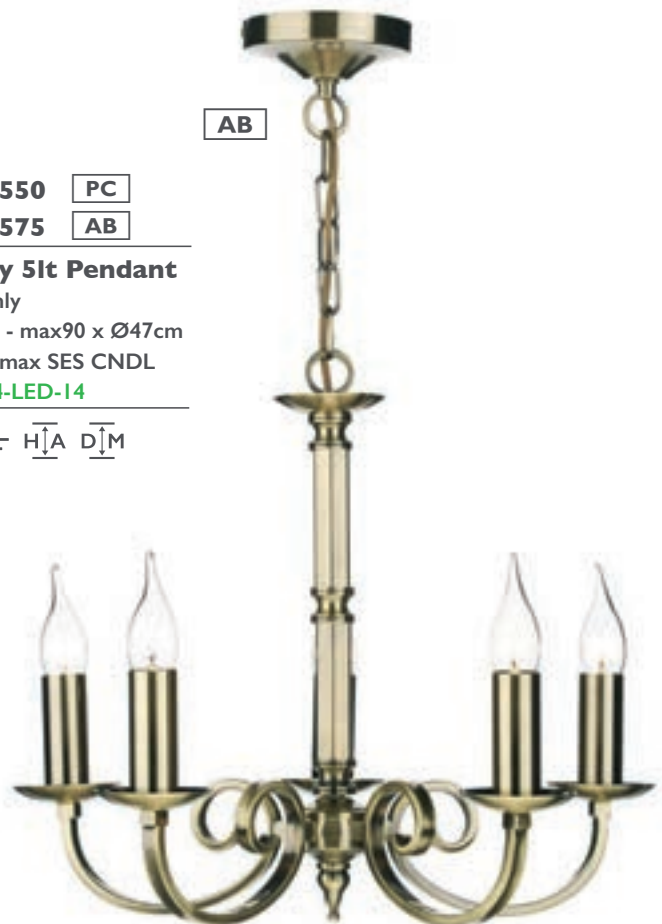

AB

MUR0550 PC

MUR0575 AB

Murray 5lt Pendant
fitting only

H min40 - max90 x Ø47cm
5 x 40w max SES CNDL

[BUL-E14-LED-14](#)

▽ ⊥ H↑A D↑M