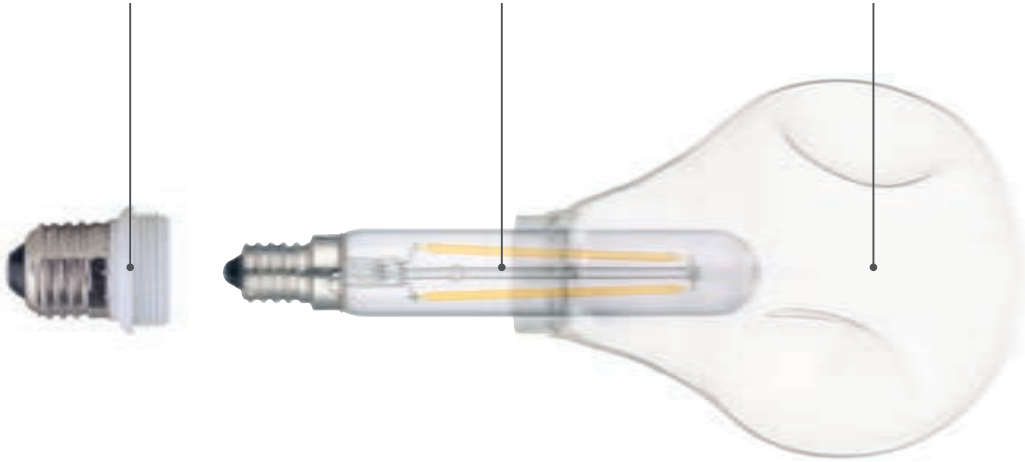

ACDL6 GL

Decorative LED Lamp

1 x 6w LED inc / 650 lumens / 2700k
H24 x Ø15cm
to fit ES/E27 lamp holder

1. E27 socket adapter

2. replaceable **LED** lamp

3. decorative glass shade

E27 OVERSIZE LED

DIMMABLE LAMP