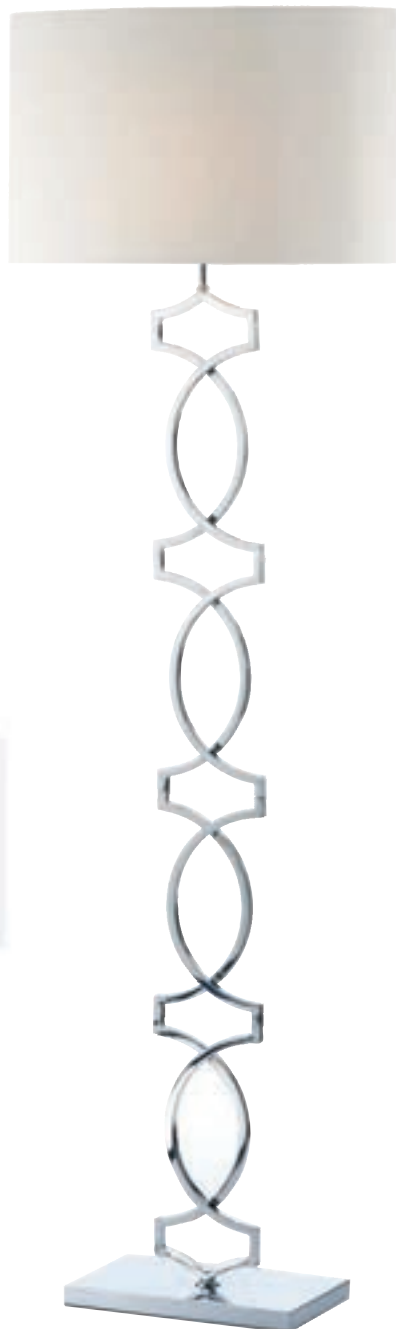

Innsbruck Table Lamp

c/w ivory faux silk shade

D22 x H55 x W30cm

1 x 60w max ES GLS

BUL-E27-LED-17

DON4950 PC

Donovan Floor Lamp

c/w cream faux silk shade

D25 x H158 x W48cm

1 x 60w max ES GLS

BUL-E27-LED-17