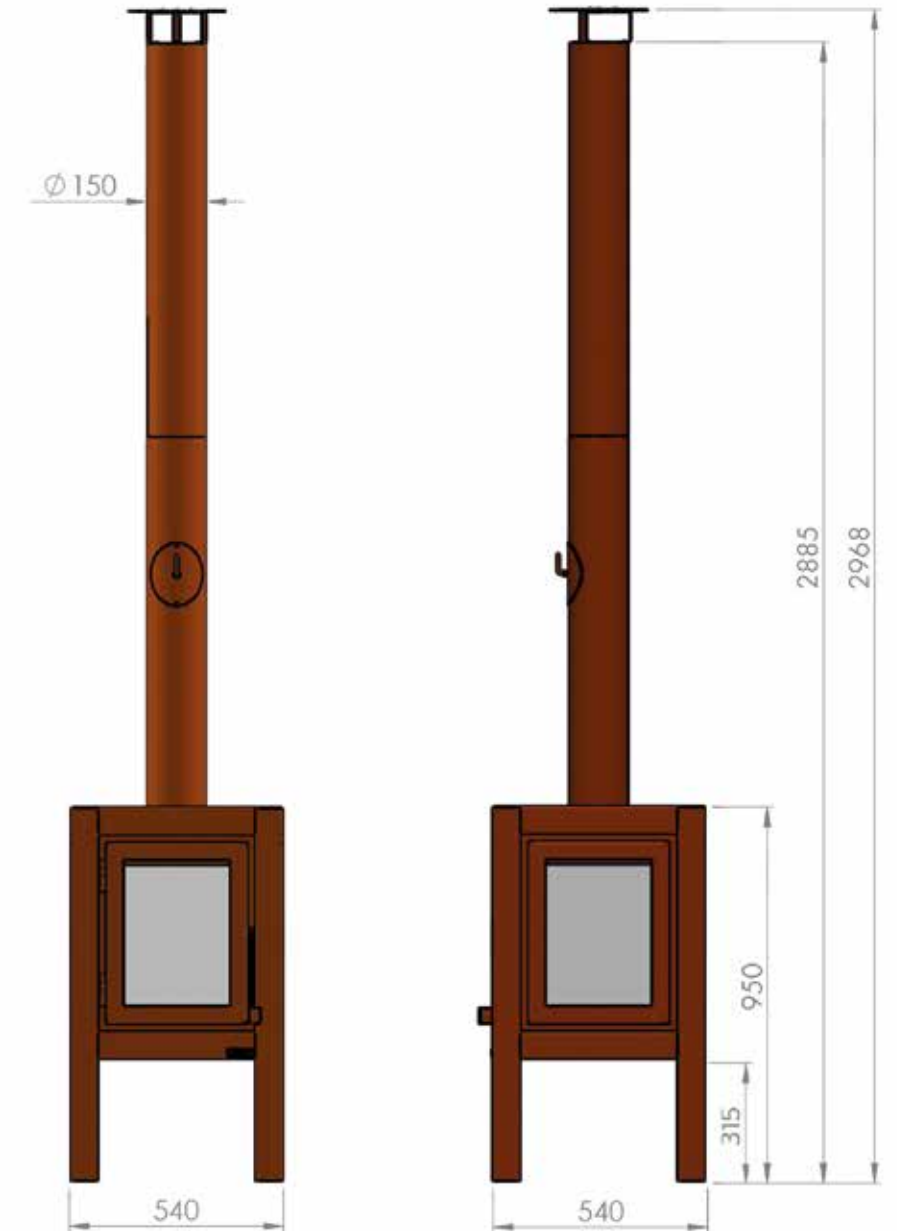

QUARUBA XL

QUARUBA XL

The Quaruba is available in 3 different sizes; Large, XL and XXL. Model X is the middle of the 3. With its height of 95 cm it has beautiful high windows so you have a good view on the fire. It's an elegant wood stove with an industrial appearance. This cube-shaped terrace stove has a unique modular construction and is therefore assembled as desired with 1 (door) to 4 glass panels. The door closure is cleared between the door panel and the right leg. The version with 4-wheel flooring is easy moveable. In addition, the platform can also be used as storage for the first stock of firewood.

Options:

- Elbow 45 degrees Ø 150
- Elbow 90 degrees Ø 150
- Extra outlet L=500mm / L=1000mm Ø 150
- Sparks cather in the rainhood
- Bottom plate + 4 wheels
- CorTen steel floor plate

QUARUBA XL

Type:

- Quaruba XL
- Quaruba XL mobile (+ wheels)
- 1 side glass (door)
- 2 sided glass
- 3 sided glass
- 4 sided glass

Options:

- Elbow 45 degrees Ø 150
- Elbow 90 degrees Ø 150
- Extra outlet L=500mm / L=1000mm Ø 150
- Sparks cather in the rainhood
- Bottom plate + 4 wheels
- CorTen steel floor plate

QUARUBA XXL

Type:

- Quaruba XXL
- Quaruba XXL mobile (+ wheels)
- 1 side glass (door)
- 2 sided glass
- 3 sided glass
- 4 sided glass

Options:

- Elbow 45 degrees Ø 150
- Elbow 90 degrees Ø 150
- Extra outlet L=500mm / L=1000mm Ø 150
- Sparks cather in the rainhood
- Bottom plate + 4 wheels
- CorTen steel floor plate

WOOD STORAGE BRUGES