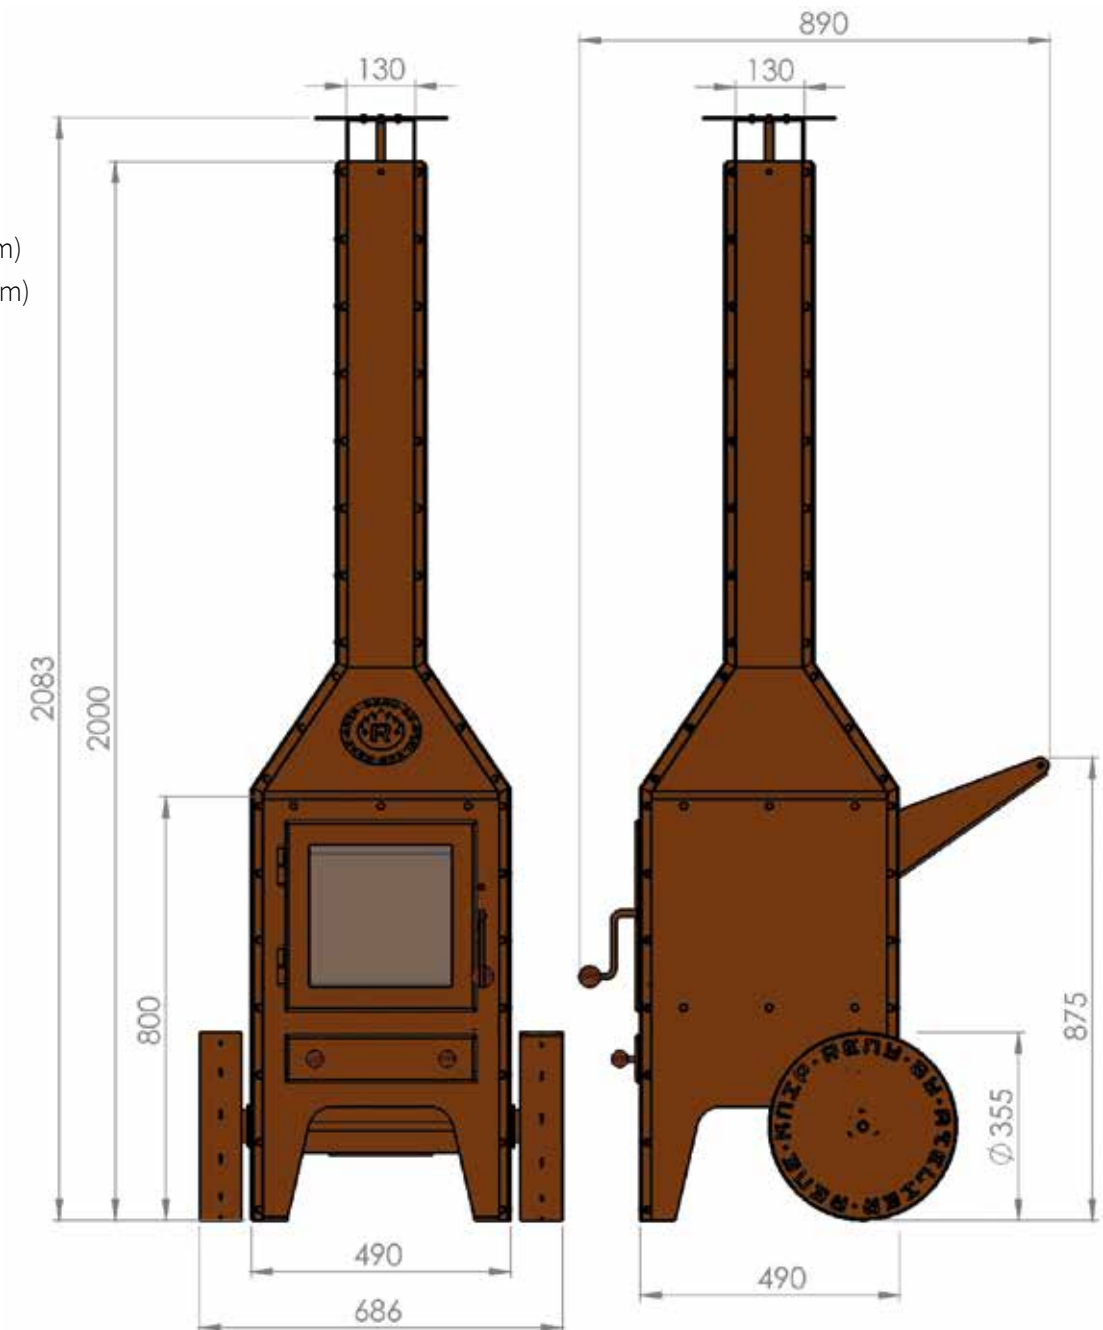

Options:

- Outlet extension (+ 500mm)
- Outlet extension (+1000mm)
- Sparks catcher in the rainhood
- CorTen steel floor plate