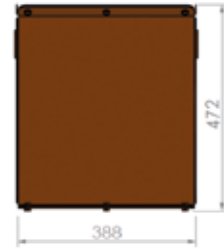

Material: 2mm CorTen steel

Weight: BloX 21 kg / BloXX 37 kg

Delivered: as DIY kit

Option: hardwood seat (Iroko)

BLOX

BLOXX