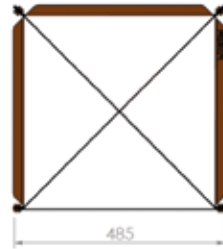

Material: 2mm CorTen steel

Weight: BloX 21 kg / BloXX 37 kg

Delivered: as DIY kit

Option: hardwood seat (Iroko)

BLOX

BLOXX