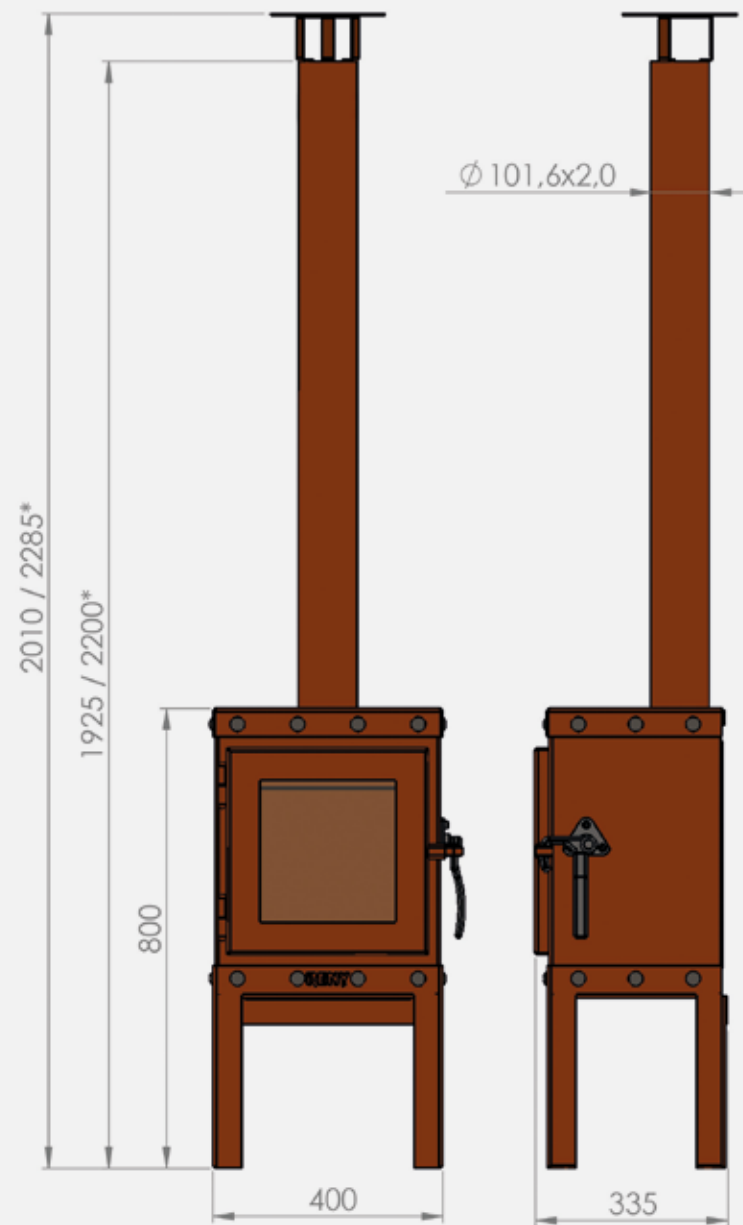

PIQUIA

Type:

Piquia 4 legs

Options:

- *Outlet extension (+275mm)
- Sparks catcher in the rainhood
- CorTen steel floor plate