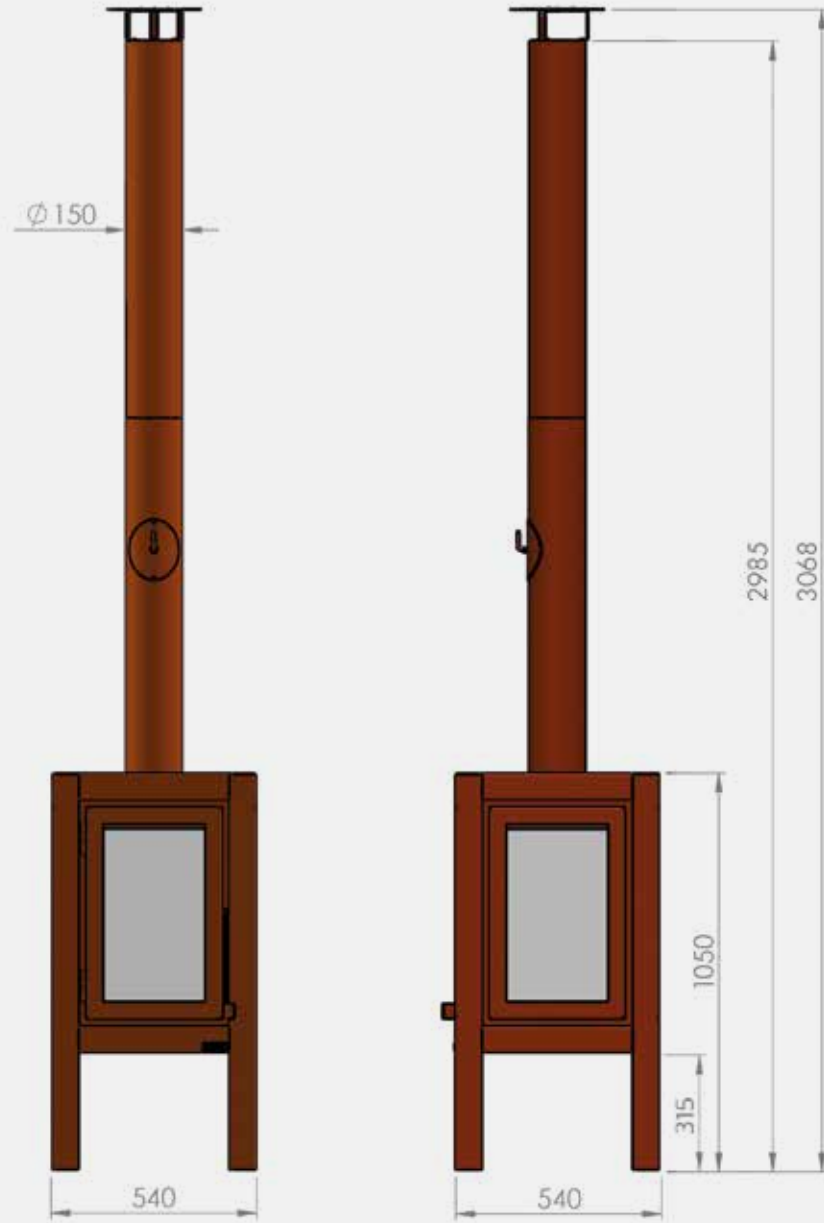

QUARUBA L

QUARUBA L

The Quaruba is available in 3 different sizes; Large, XL and XXL. Model L is the smallest version. It's a stylish wood stove with an elegant appearance designed for outdoor use. It's 85 cm high and the glass has square dimensions. This cube-shaped terrace stove has a unique modular construction and is therefore assembled as desired with 1 (glass fronted door) to 4 glass panels. The door catch is located between the door panel and the right leg. The version with 4-wheels is easy moved. In addition, the platform for the wheels can also be used as storage for firewood.

Options:

- Elbow 45 degrees Ø 150
- Elbow 90 degrees Ø 150
- Extra outlet L=500mm / L=1000mm Ø 150
- Sparks cather in the rainhood
- Bottom plate + 4 wheels
- CorTen steel floor plate

QUARUBA XL

Type:

- Quaruba XL
- Quaruba XL mobile (+ wheels)
- 1 side glass (door)
- 2 sided glass
- 3 sided glass
- 4 sided glass

Options:

- Elbow 45 degrees Ø 150
- Elbow 90 degrees Ø 150
- Extra outlet L=500mm / L=1000mm Ø 150
- Sparks cather in the rainhood
- Bottom plate + 4 wheels
- CorTen steel floor plate

QUARUBA XXL

Type:

- Quaruba XXL
- Quaruba XXL mobile (+ wheels)
- 1 side glass (door)
- 2 sided glass
- 3 sided glass
- 4 sided glass

Options:

- Elbow 45 degrees Ø 150
- Elbow 90 degrees Ø 150
- Extra outlet L=500mm / L=1000mm Ø 150
- Sparks cather in the rainhood
- Bottom plate + 4 wheels
- CorTen steel floor plate

WOOD STORAGE BRUGES