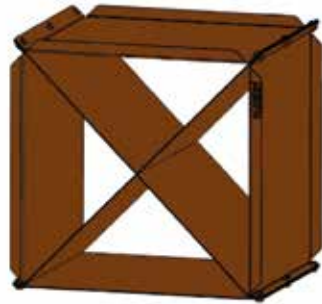

WOOD STORAGE / HOCKER BLOX / BLOXX

Technical information:

Material: 2mm CorTen steel

Weight: BloX 21 kg / BloXX 37 kg

Delivered: as DIY kit

Option: hardwood seat (Iroko)