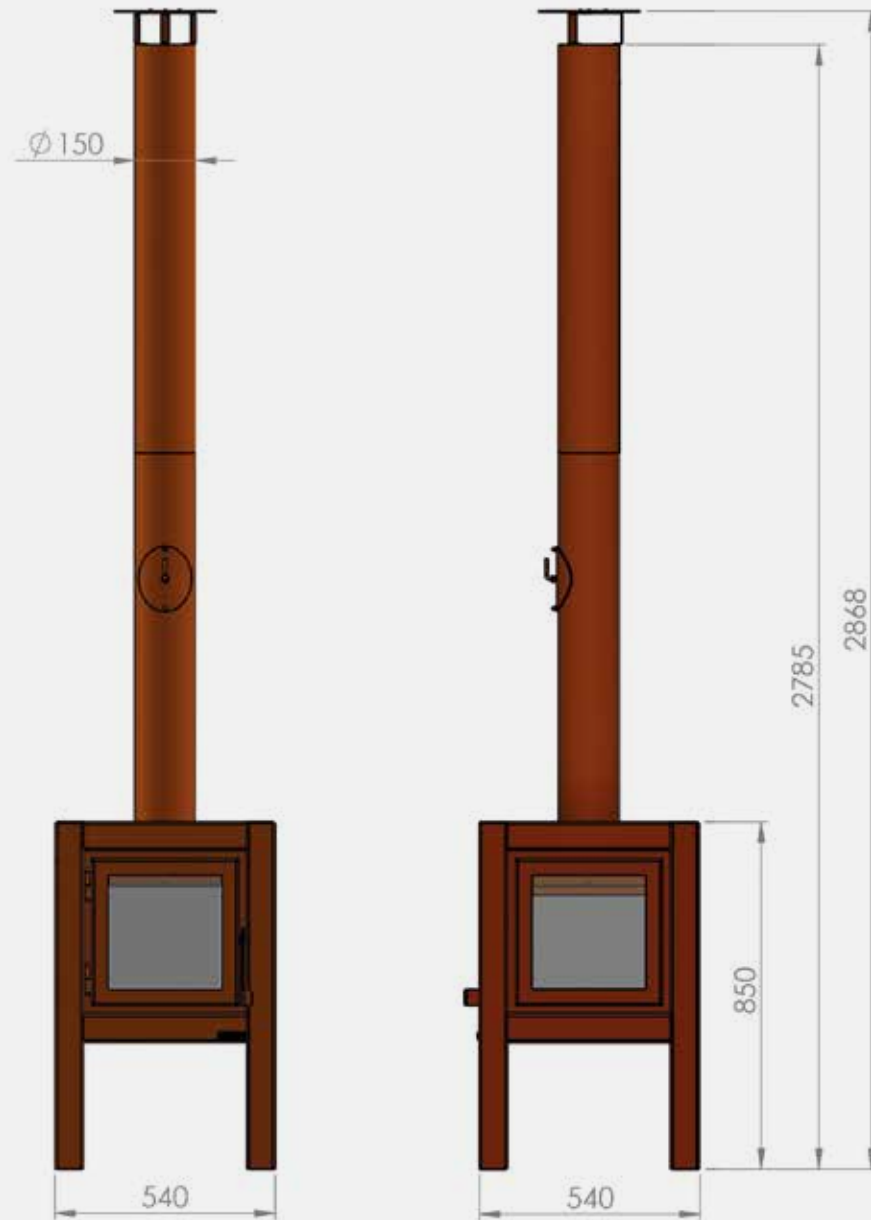

QUARUBA L

QUARUBA L

The Quaruba is available in 3 different sizes; Large, XL and XXL. Model L is the smallest version. It's a stylish wood stove with an elegant appearance designed for outdoor use. It's 85 cm high and the glass has square dimensions. This cube-shaped terrace stove has a unique modular construction and is therefore assembled as desired with 1 (glass fronted door) to 4 glass panels. The door catch is located between the door panel and the right leg. The version with 4-wheels is easy moved. In addition, the platform for the wheels can also be used as storage for firewood.

QUARUBA XL

QUARUBA XL

The Quaruba is available in 3 different sizes; Large, XL and XXL. Model X is the middle of the 3. With its height of 95 cm it has beautiful high windows so you have a good view on the fire. It's an elegant wood stove with an industrial appearance. This cube-shaped terrace stove has a unique modular construction and is therefore assembled as desired with 1 (door) to 4 glass panels. The door closure is cleared between the door panel and the right leg. The version with 4-wheel flooring is easy moveable. In addition, the platform can also be used as storage for the first stock of firewood.

Options:

- Outlet extension (+ 500mm)
- Outlet extension (+1000mm)
- Sparks catcher in the rainhood
- CorTen steel floor plate

QUARUBA L

Type:

- Quaruba L
- Quaruba L mobile (+ wheels)
- 1 side glass (door)
- 2 sided glass
- 3 sided glass
- 4 sided glass

Options:

- Elbow 45 degrees Ø 150
- Elbow 90 degrees Ø 150
- Extra outlet L=500mm / L=1000mm Ø 150
- Sparks cather in the rainhood
- Bottom plate + 4 wheels
- CorTen steel floor plate

QUARUBA XL

Type:

- Quaruba XL
- Quaruba XL mobile (+ wheels)
- 1 side glass (door)
- 2 sided glass
- 3 sided glass
- 4 sided glass