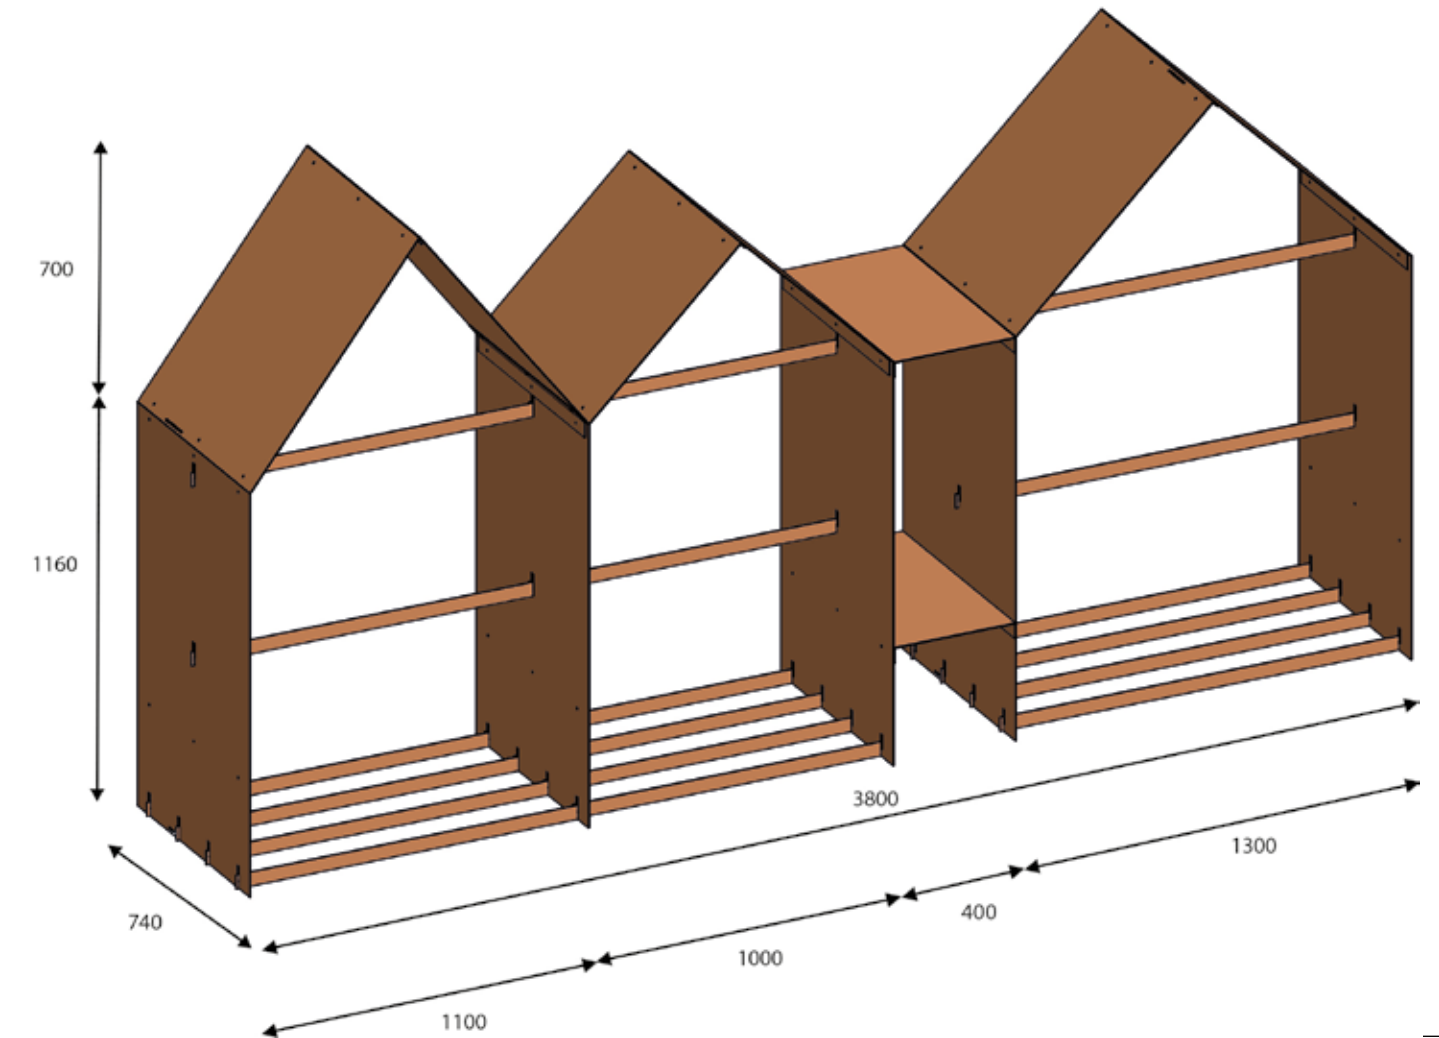

Options:

- Elbow 45 degrees Ø 150
- Elbow 90 degrees Ø 150
- Extra outlet L=500mm / L=1000mm Ø 150
- Sparks cather in the rainhood
- Bottom plate + 4 wheels
- CorTen steel floor plate

WOOD STORAGE BRUGES

Technical information:

- Material: 3mm CorTen steel
- Base: 3 modules + spacer (expandable with separate modules).
- Weight: 250 kg
- Volume: +/- 3.5 cubes

WOOD STORAGE / HOCKER BLOX / BLOXX

Technical information: