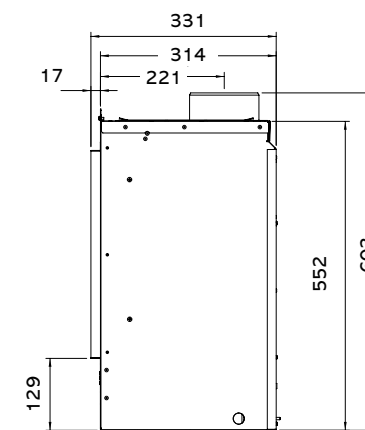

Riva2 600

FIRE INFORMATION

Product Code	Flue Type	Gas Type	Heat Input	Heat Output	Energy Efficiency Class	Efficiency	Remote Control	Lining	Opening Size (mm)		
									w	h	d
⊗ 134-028	Conventional	Nat. Gas	6.90kW	5.00kW	C	80.5%	Prog. Thermostatic	Black Glass	674	564	350
⊗ 134-509	Conventional	LPG	6.50kW	4.80kW	C	80.5%	Prog. Thermostatic	Black Glass	674	564	350
⊗ 134-044	Conventional	Nat. Gas	6.90kW	5.00kW	C	80.5%	Prog. Thermostatic	Brick-effect	674	564	350
⊗ 134-522	Conventional	LPG	6.50kW	4.80kW	C	80.5%	Prog. Thermostatic	Brick-effect	674	564	350
⊗ 134-052	Conventional	Nat. Gas	6.90kW	5.00kW	C	80.5%	Prog. Thermostatic	Ledgestone-effect	674	564	350
⊗ 134-542	Conventional	LPG	6.50kW	4.80kW	C	80.5%	Prog. Thermostatic	Ledgestone-effect	674	564	350

RIVA2 600 FRAME INFORMATION

Description	Frame Finish	Product Code	Frame Size (mm)		
			w	h	d
Icon XS	Black Glass	934-447	933	668	26
Verve XS	Graphite	934-504	990	685	67
Designio2 Steel	Graphite	934-622	790	603	38
Designio2 Glass	Black Glass	934-649	790	603	41

RIVA2 600 OPTIONS

Product Code Description

934-534	Riva2 600 Black Glass Lining Set
934-251	Riva2 600 Brick-effect Lining Set
934-405	Riva2 600 Ledgestone-effect Lining Set
8572	Warm Air Ducting Kit (2 Outlets)
999-620	Remote System Mains Adaptor

RIVA2 600 DIMENSIONS (mm)

Riva2 600 Edge with EchoFlame Black Glass lining