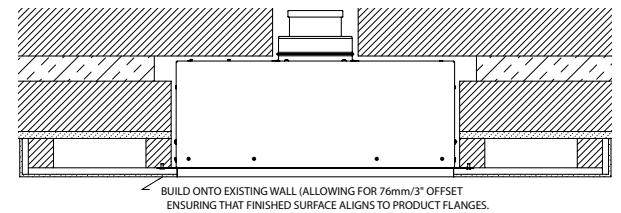

TYPICAL INSTALLATION FOR EDGE, VERVE XS & ICON XS

REAR EXIT BALANCED FLUE TERMINATION KIT

The Riva2 500HL Slimline comes complete with a specific rear exit balanced flue termination kit (8526) included.

395 x 200 x 200 mm (H x W x D) Guard supplied. Cut to length as required on site.