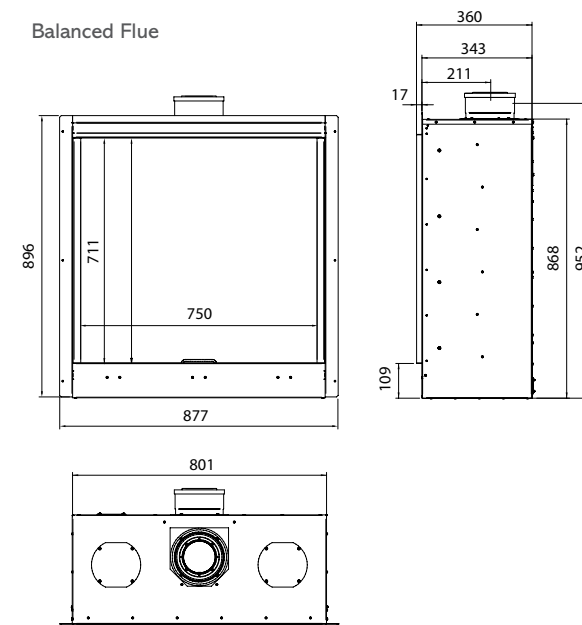

Balanced Flue