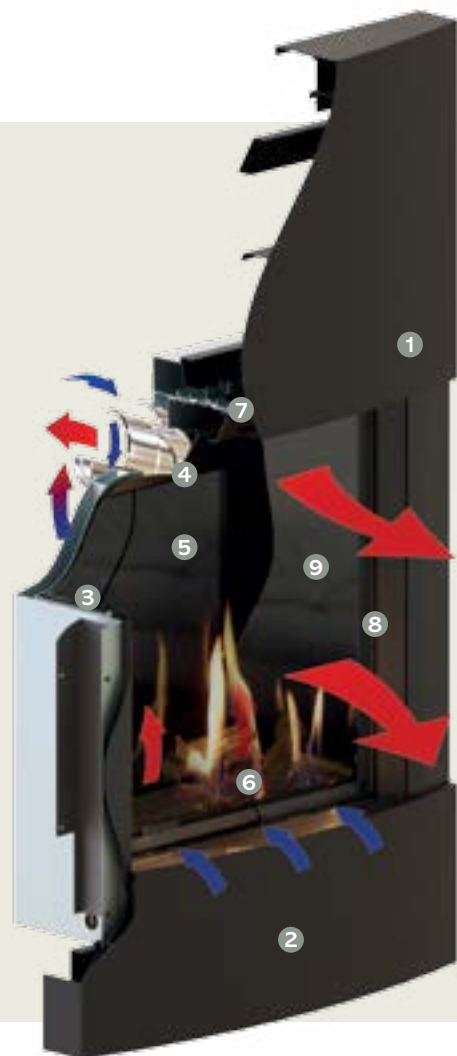

Key Features

1. Choice of frame styles including Esprit surround
2. Large and small sections of Esprit surround can be fitted either above or below fire
3. Shallow firebox depth
4. Balanced flue connection
5. Choice of linings
6. Highly realistic fuel bed
7. Convected heat system outlet
8. Radiant heat
9. Non-reflective glass
10. Programmable Thermostatic remote control*
11. Rear exit Balanced Flue Termination Kit included*

*Not illustrated

Esprit Surround (see left)

An eye-catching alternative to the Edge or frame styling choices, the Esprit adds a surround that houses the Riva2 500HL's remaining 75mm front facing depth once installed into a cavity wall, minimising building work.