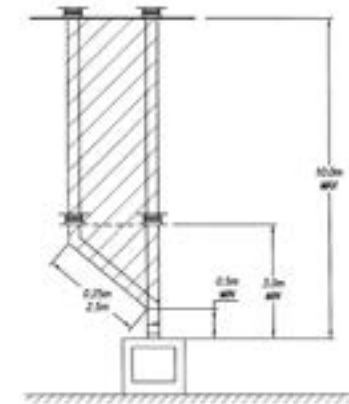

Vertical from the top of the appliance