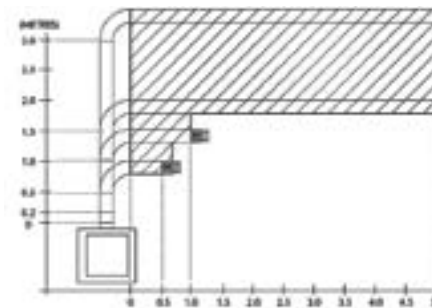

Vertical from the top of the appliance then horizontally out

Riva2 500