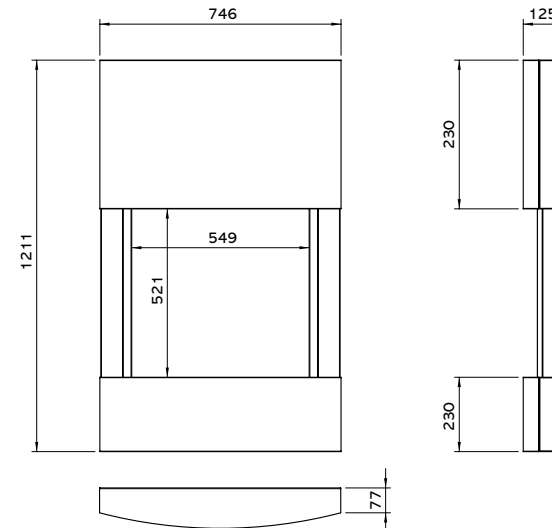

Riva2 500HL Slimline

RIVA2 500HL SLIMLINE FIRE INFORMATION

Product Code	Flue Type	Gas Type	Heat Input	Heat Output	Energy Efficiency Class	Efficiency	Remote Control	Lining	Opening Size (mm)		
									w	h	d
⊗ 134-126	Balanced	Nat. Gas	6.00kW	4.60kW	B	86%	Prog. Thermostatic	Vermiculite	565	695	240
⊗ 134-499	Balanced	LPG	4.90kW	3.80kW	C	84%	Prog. Thermostatic	Vermiculite	565	695	240
⊗ 134-115	Balanced	Nat. Gas	6.00kW	4.60kW	B	86%	Prog. Thermostatic	Black Reeded	565	695	240
⊗ 134-481	Balanced	LPG	4.90kW	3.80kW	C	84%	Prog. Thermostatic	Black Reeded	565	695	240
⊗ 134-102	Balanced	Nat. Gas	6.00kW	4.60kW	B	86%	Prog. Thermostatic	Black Glass	565	695	240
⊗ 134-478	Balanced	LPG	4.90kW	3.80kW	C	84%	Prog. Thermostatic	Black Glass	565	695	240

RIVA2 500HL SLIMLINE FRAME INFORMATION

Description	Frame Finish	Product Code	Frame Size (mm)		
			w	h	d
Verve XS	Graphite	934-229	890	755	57
Icon XS	Black Glass	934-247	855	828	27
Esprit	Graphite	934-268	746	1211	125

RIVA2 500HL SLIMLINE OPTIONS

Product Code	Description
934-289	Riva2 500 HL Slimline Balanced Flue Black Reeded Lining Set
934-294	Riva2 500 HL Slimline Balanced Flue Vermiculite Lining Set
934-306	Riva2 500 HL Slimline Balanced Flue Black Glass Effect Lining Set
999-620	Remote System Mains Adaptor

RIVA2 500HL SLIMLINE DIMENSIONS (mm)

RIVA2 500HL SLIMLINE ESPRIT SURROUND