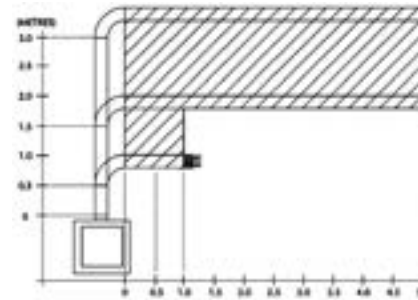

Balanced Flue Options

Gazco offers a comprehensive range of balanced flue system components. Please refer to our dedicated Concentric Flue System brochure which can be requested from your retailer or viewed online at www.gazco.com.

Vertical from the top of the appliance then horizontally out

Riva2 530 Nat Gas/LPG
& Riva2 670 Nat Gas