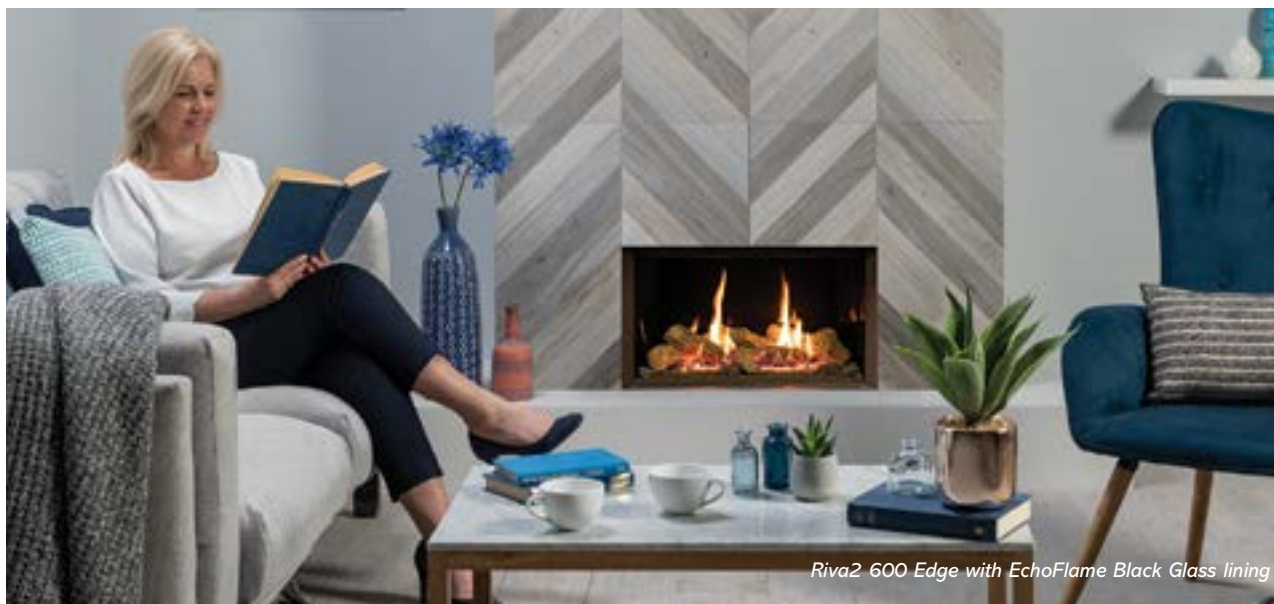

Riva2 600

FIRE INFORMATION

Product Code	Flue Type	Gas Type	Heat Input	Heat Output	Energy Efficiency Class	Efficiency	Remote Control	Lining	Opening Size (mm)		
									w	h	d
⊗ 134-028	Conventional	Nat. Gas	6.90kW	5.00kW	C	80.5%	Prog. Thermostatic	Black Glass	674	564	350
⊗ 134-509	Conventional	LPG	6.50kW	4.80kW	C	80.5%	Prog. Thermostatic	Black Glass	674	564	350
⊗ 134-044	Conventional	Nat. Gas	6.90kW	5.00kW	C	80.5%	Prog. Thermostatic	Brick-effect	674	564	350
⊗ 134-522	Conventional	LPG	6.50kW	4.80kW	C	80.5%	Prog. Thermostatic	Brick-effect	674	564	350
⊗ 134-052	Conventional	Nat. Gas	6.90kW	5.00kW	C	80.5%	Prog. Thermostatic	Ledgestone-effect	674	564	350
⊗ 134-542	Conventional	LPG	6.50kW	4.80kW	C	80.5%	Prog. Thermostatic	Ledgestone-effect	674	564	350

RIVA2 600 FRAME INFORMATION

Description	Frame Finish	Product Code	Frame Size (mm)		
			w	h	d
Icon XS	Black Glass	934-447	933	668	26
Verve XS	Graphite	934-504	990	685	67
Designio2 Steel	Graphite	934-622	790	603	38
Designio2 Glass	Black Glass	934-649	790	603	41

RIVA2 600 OPTIONS

Product Code Description

934-534	Riva2 600 Black Glass Lining Set
934-251	Riva2 600 Brick-effect Lining Set
934-405	Riva2 600 Ledgestone-effect Lining Set
8572	Warm Air Ducting Kit (2 Outlets)
999-620	Remote System Mains Adaptor

RIVA2 600 DIMENSIONS (mm)

Riva2 600 Edge with EchoFlame Black Glass lining