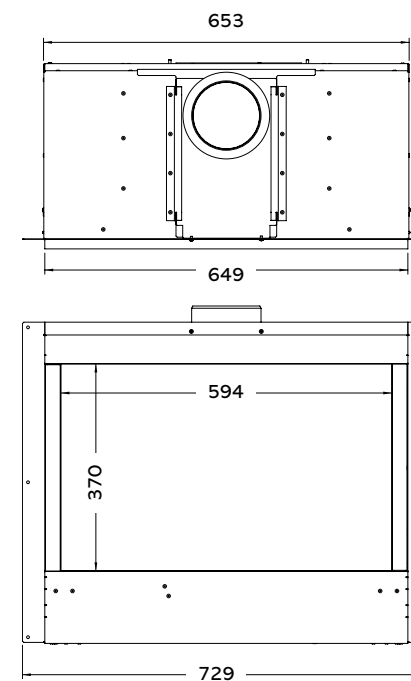

Riva2 600

FIRE INFORMATION

Product Code	Flue Type	Gas Type	Heat Input	Heat Output	Energy Efficiency Class	Efficiency	Remote Control	Lining	Opening Size (mm)		
									w	h	d
⊗ 134-028	Conventional	Nat. Gas	6.90kW	5.00kW	C	80.5%	Prog. Thermostatic	Black Glass	674	564	350
⊗ 134-509	Conventional	LPG	6.50kW	4.80kW	C	80.5%	Prog. Thermostatic	Black Glass	674	564	350
⊗ 134-044	Conventional	Nat. Gas	6.90kW	5.00kW	C	80.5%	Prog. Thermostatic	Brick-effect	674	564	350
⊗ 134-522	Conventional	LPG	6.50kW	4.80kW	C	80.5%	Prog. Thermostatic	Brick-effect	674	564	350
⊗ 134-052	Conventional	Nat. Gas	6.90kW	5.00kW	C	80.5%	Prog. Thermostatic	Ledgestone-effect	674	564	350
⊗ 134-542	Conventional	LPG	6.50kW	4.80kW	C	80.5%	Prog. Thermostatic	Ledgestone-effect	674	564	350

RIVA2 600 FRAME INFORMATION

Description	Frame Finish	Product Code	Frame Size (mm)		
			w	h	d
Icon XS	Black Glass	934-447	933	668	26
Verve XS	Graphite	934-504	990	685	67
Designio2 Steel	Graphite	934-622	790	603	38
Designio2 Glass	Black Glass	934-649	790	603	41

RIVA2 600 OPTIONS

Product Code Description

934-534	Riva2 600 Black Glass Lining Set
934-251	Riva2 600 Brick-effect Lining Set
934-405	Riva2 600 Ledgestone-effect Lining Set
8572	Warm Air Ducting Kit (2 Outlets)
999-620	Remote System Mains Adaptor

RIVA2 600 DIMENSIONS (mm)

Riva2 600 Edge with EchoFlame Black Glass lining