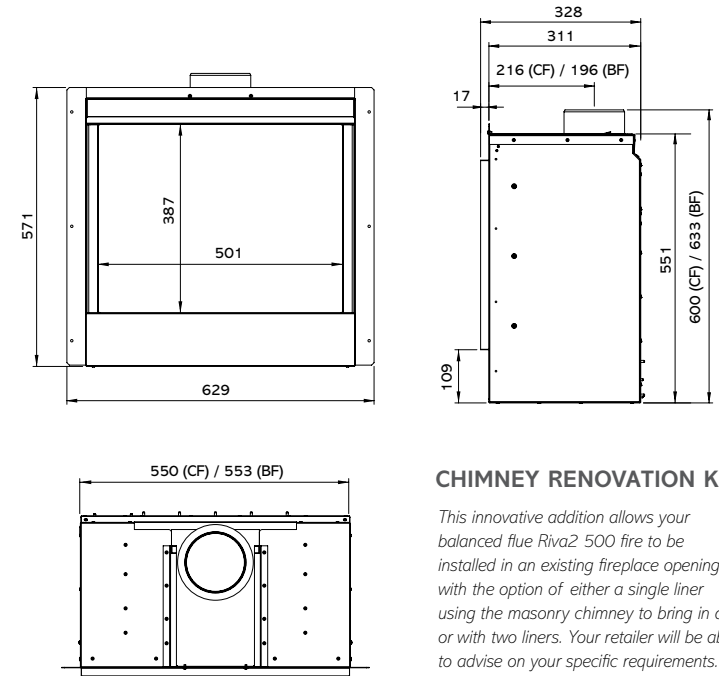

FRAME INFORMATION

Description	Frame Finish	Product Code	Frame Size (mm)		
			w	h	d
Icon XS	Black Glass	934-388	855	694	17
Verve XS	Graphite	934-033	890	621	57
Ellingham	Matt Black Cast Iron	934-470	885	678	75
Evoked Glass	Black Glass front/ Graphite rear	934-366	869	710	40
Evoked Glass	White Glass front/ Graphite rear	934-397	869	710	40
Evoked Steel	Graphite front and rear	934-330	869	710	40

† For more Balanced Flue information please refer to our Concentric Flue System brochure which can be viewed at www.gazco.com

RIVA2 500 OPTIONS

Product Code	Description
934-005	Black Reeded Lining Set - Conventional Flue
934-021	Vermiculite Lining Set - Conventional Flue
934-030	Brick-effect Lining Set - Conventional Flue
934-018	Black Glass Lining Set - Conventional Flue
934-206	Ledgestone-effect Lining Set - Conventional Flue
934-159	Black Reeded Lining Set - Balanced Flue
934-181	Vermiculite Lining Set - Balanced Flue
934-203	Brick-effect Lining Set - Balanced Flue
934-109	Black Glass Lining Set - Balanced Flue
934-219	Ledgestone-effect Lining Set - Balanced Flue
999-620	Remote system mains adaptor
8572	Warm air ducting kit (2 outlets)- Balanced Flue
8509	Balanced flue kit - up and out †
8524	Balanced flue kit - vertical †
999-201	Horizontal Exit terminal guard (required for below 2m) †
928-315	Chimney Renovation Kit

RIVA2 500 DIMENSIONS (mm)

CHIMNEY RENOVATION KIT

This innovative addition allows your balanced flue Riva2 500 fire to be installed in an existing fireplace opening with the option of either a single liner using the masonry chimney to bring in air or with two liners. Your retailer will be able to advise on your specific requirements. See page 77 for diagram.