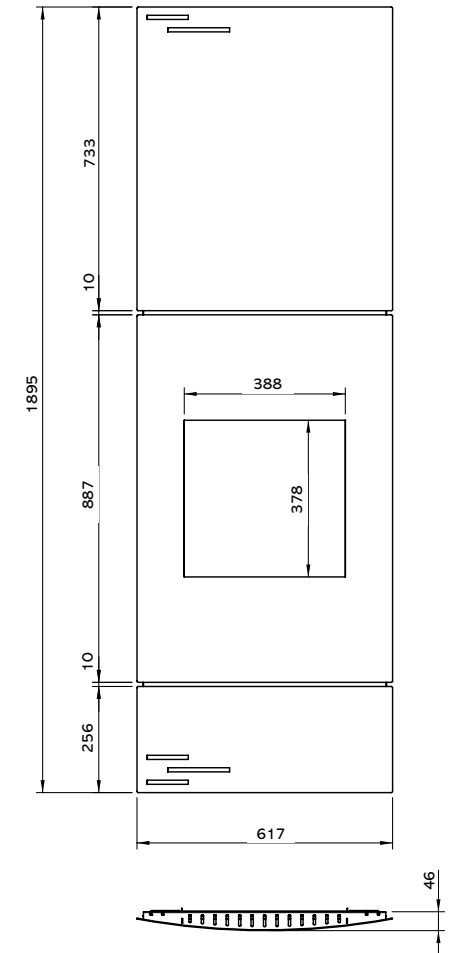

RIVA2 400 VERVE XS FRAME

Riva2 400 Icon XS with Vermiculite lining

The above information is to assist you in your choice of a suitable Gazco fire. This is not intended to be all the information required to install your fire. This can be obtained from your local Gazco retailer or you can download the full installation instructions from the Gazco website at www.gazco.com