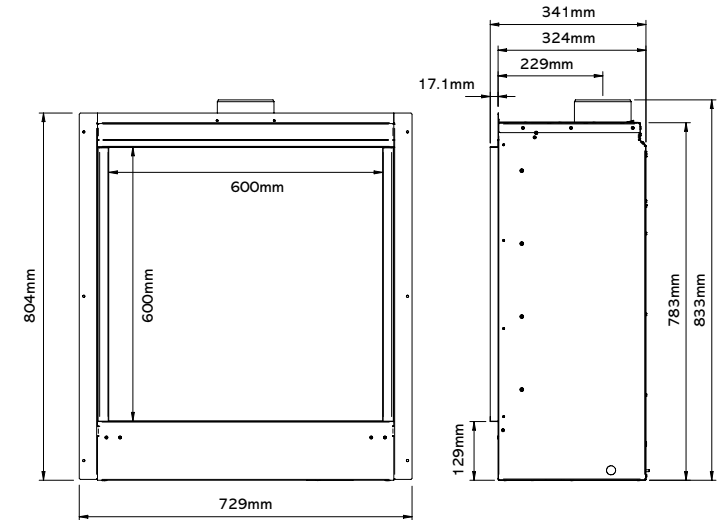

RIVA2 600HL DIMENSIONS (mm)

STONE MANTEL INFORMATION

Claremont (requires slip set)	Limestone	9002CLTL	1555	1143	190
Cavendish Bolection (requires slip set)	Antique White Marble	9000CAWM	1460	1320	207
Cavendish Bolection (requires slip set)	Limestone	9000CATL	1460	1320	207
Georgian Roundel (requires slip set)	Antique White Marble	9001GEWM	1460	1082	200
Georgian Roundel (requires slip set)	Limestone	9001GETL	1460	1082	200
Grafton (requires slip set)	Antique White Marble	9003GRWM	1415	1165	105
Grafton (requires slip set)	Limestone	9003GRTL	1415	1165	105
Victorian Corbel (requires slip set)	Antique White Marble	9004VIWM	1525	1170	250
Victorian Corbel (requires slip set)	Limestone	9004VITL	1525	1170	250
Sandringham (requires slip set)	Antique White Marble	9005SAWM	1550	1220	227
Sandringham (requires slip set)	Limestone	9005SATL	1550	1220	227
Slip set for Stone Mantel	Antique White Marble	934-804	N/A	N/A	N/A
Slip set for Stone Mantel	Limestone	934-783	N/A	N/A	N/A
Small Hearth for Stone Mantel	Antique White Marble	934-241	1524	53	228
Small Hearth for Stone Mantel	Limestone	934-193	1524	53	228
Large Hearth for Stone Mantel	Antique White Marble	934-489	1625	53	457
Large Hearth for Stone Mantel	Limestone	934-351	1625	53	457