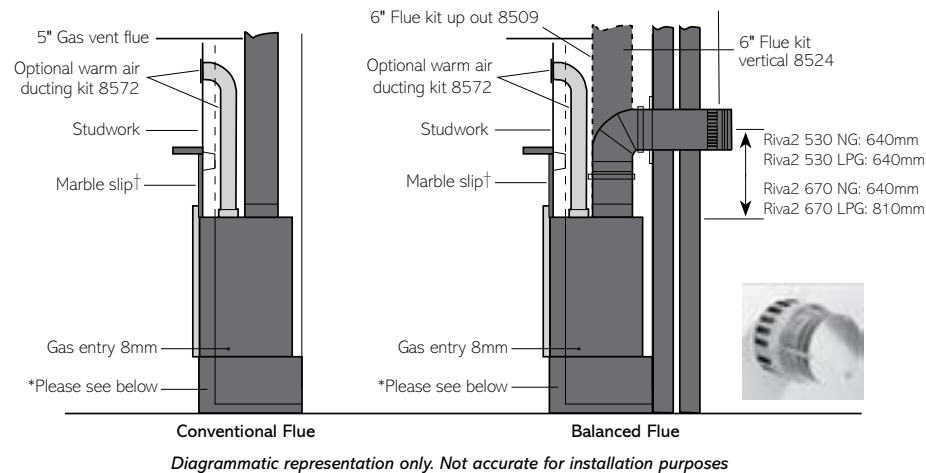

ADDITIONAL INFORMATION FOR RIVA 530 AND RIVA 670