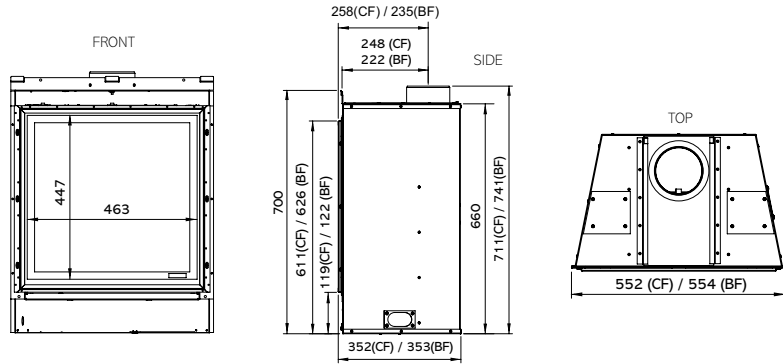

RIVA2 530 DIMENSIONS (mm)

RIVA2 670 DIMENSIONS (mm)

ADDITIONAL INFORMATION FOR RIVA 530 AND RIVA 670

NOTE: New 530 and 670 conventional flue connection system means easier installation. No access to flue connector required during installation.