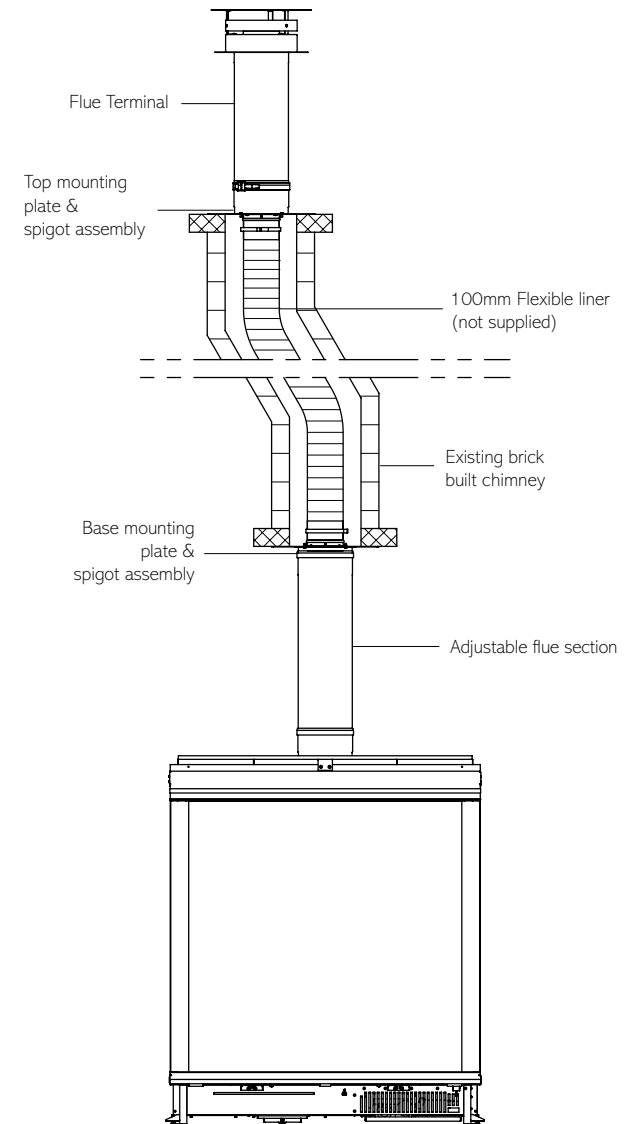

Chimney Renovation Kit For Riva2 500 & 750HL

This innovative addition allows your balanced flue Riva2 500 or 750HL fire to be installed in an existing fireplace opening with the option of either a single liner using the masonry chimney to bring in air or with two liners. Your retailer will be able to advise on your specific requirements.