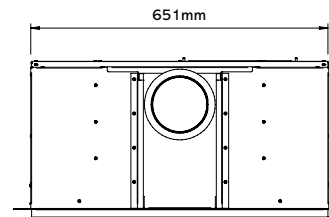

RIVA2 600HL DIMENSIONS (mm)

STONE MANTEL INFORMATION

Claremont (requires slip set)	Limestone	9002CLTL	1555	1143	190
Cavendish Bolection (requires slip set)	Antique White Marble	9000CAWM	1460	1320	207
Cavendish Bolection (requires slip set)	Limestone	9000CATL	1460	1320	207
Georgian Roundel (requires slip set)	Antique White Marble	9001GEWM	1460	1082	200
Georgian Roundel (requires slip set)	Limestone	9001GETL	1460	1082	200
Grafton (requires slip set)	Antique White Marble	9003GRWM	1415	1165	105
Grafton (requires slip set)	Limestone	9003GRTL	1415	1165	105
Victorian Corbel (requires slip set)	Antique White Marble	9004VIWM	1525	1170	250
Victorian Corbel (requires slip set)	Limestone	9004VITL	1525	1170	250
Sandringham (requires slip set)	Antique White Marble	9005SAWM	1550	1220	227
Sandringham (requires slip set)	Limestone	9005SATL	1550	1220	227
Slip set for Stone Mantel	Antique White Marble	934-804	N/A	N/A	N/A
Slip set for Stone Mantel	Limestone	934-783	N/A	N/A	N/A
Small Hearth for Stone Mantel	Antique White Marble	934-241	1524	53	228
Small Hearth for Stone Mantel	Limestone	934-193	1524	53	228
Large Hearth for Stone Mantel	Antique White Marble	934-489	1625	53	457
Large Hearth for Stone Mantel	Limestone	934-351	1625	53	457