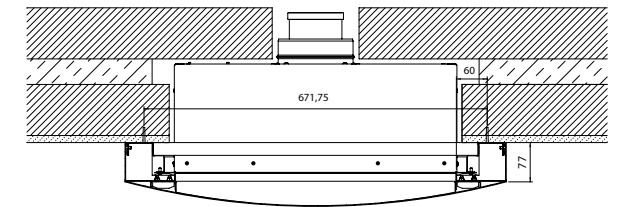

TYPICAL INSTALLATION FOR ESPRIT SURROUND