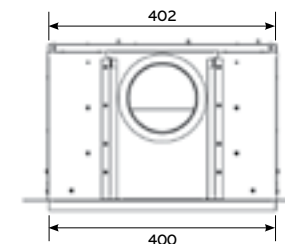

Technical Information

Riva2 400

RIVA2 400 FIRE INFORMATION

Product Code	Flue Type	Gas Type	Heat Input	Heat Output	Energy Efficiency Class	Efficiency	Remote Control	Lining	Opening Size (mm)		
									w	h	d
⊗ 134-067	Conventional	Nat. Gas	5.20kW	3.80kW	C	81%	Prog. Thermostatic	Vermiculite	425	560	350
⊗ 134-433	Conventional	LPG	5.10kW	3.80kW	C	81%	Prog. Thermostatic	Vermiculite	425	560	350
⊗ 134-050	Conventional	Nat Gas	5.20kW	3.80kW	C	81%	Prog. Thermostatic	Black Reeded	425	560	350
⊗ 134-424	Conventional	LPG	5.10kW	3.80kW	C	81%	Prog. Thermostatic	Black Reeded	425	560	350
⊗ 134-042	Conventional	Nat. Gas	5.20kW	3.80kW	C	81%	Prog. Thermostatic	Black Glass	425	560	350
⊗ 134-416	Conventional	LPG	5.10kW	3.80kW	C	81%	Prog. Thermostatic	Black Glass	425	560	350

RIVA2 400 FRAME INFORMATION

Description	Frame Finish	Product Code	Frame Size (mm)		
			w	h	d
Verve XS	Graphite	934-045	617	887	46
Verve XS Base Module	Graphite	934-066	617	256	46
Verve XS Top Module	Graphite	934-071	617	732	46
Evoke XS Glass	Black Glass front & Graphite rear	934-106	617	617	32
Evoke XS Glass	White Glass front & Graphite rear	934-113	617	617	32
Icon XS	Black Glass	934-120	617	617	17

RIVA2 400 OPTIONS

Product Code	Description
934-162	Riva2 400 Vermiculite Lining Set
934-153	Riva2 400 Black Reeded Lining Set
934-140	Riva2 400 Black Glass Lining Set
999-620	Remote System Mains Adaptor

RIVA2 400 DIMENSIONS (mm)