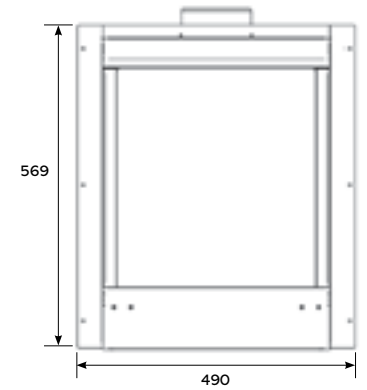

Technical Information

Riva2 400

RIVA2 400 FIRE INFORMATION

Product Code	Flue Type	Gas Type	Heat Input	Heat Output	Energy Efficiency Class	Efficiency	Remote Control	Lining	Opening Size (mm)		
									w	h	d
⊗ 134-067	Conventional	Nat. Gas	5.20kW	3.80kW	C	81%	Prog. Thermostatic	Vermiculite	425	560	350
⊗ 134-433	Conventional	LPG	5.10kW	3.80kW	C	81%	Prog. Thermostatic	Vermiculite	425	560	350
⊗ 134-050	Conventional	Nat Gas	5.20kW	3.80kW	C	81%	Prog. Thermostatic	Black Reeded	425	560	350
⊗ 134-424	Conventional	LPG	5.10kW	3.80kW	C	81%	Prog. Thermostatic	Black Reeded	425	560	350
⊗ 134-042	Conventional	Nat. Gas	5.20kW	3.80kW	C	81%	Prog. Thermostatic	Black Glass	425	560	350
⊗ 134-416	Conventional	LPG	5.10kW	3.80kW	C	81%	Prog. Thermostatic	Black Glass	425	560	350

RIVA2 400 FRAME INFORMATION

Description	Frame Finish	Product Code	Frame Size (mm)		
			w	h	d
Verve XS	Graphite	934-045	617	887	46
Verve XS Base Module	Graphite	934-066	617	256	46
Verve XS Top Module	Graphite	934-071	617	732	46
Evoke XS Glass	Black Glass front & Graphite rear	934-106	617	617	32
Evoke XS Glass	White Glass front & Graphite rear	934-113	617	617	32
Icon XS	Black Glass	934-120	617	617	17

RIVA2 400 OPTIONS

Product Code	Description
934-162	Riva2 400 Vermiculite Lining Set
934-153	Riva2 400 Black Reeded Lining Set
934-140	Riva2 400 Black Glass Lining Set
999-620	Remote System Mains Adaptor

RIVA2 400 DIMENSIONS (mm)