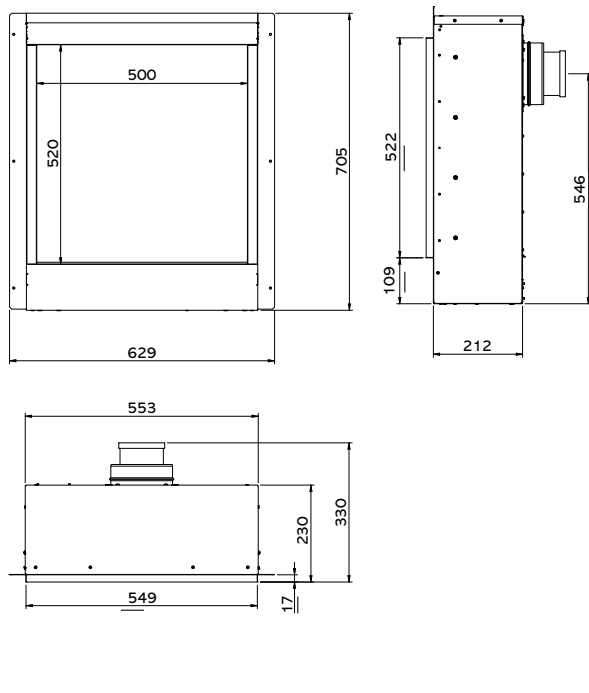

Riva2 500HL Slimline

RIVA2 500HL SLIMLINE FIRE INFORMATION

Product Code	Flue Type	Gas Type	Heat Input	Heat Output	Energy Efficiency Class	Efficiency	Remote Control	Lining	Opening Size (mm)		
									w	h	d
⊗ 134-126	Balanced	Nat. Gas	6.00kW	4.60kW	B	86%	Prog. Thermostatic	Vermiculite	565	695	240
⊗ 134-499	Balanced	LPG	4.90kW	3.80kW	C	84%	Prog. Thermostatic	Vermiculite	565	695	240
⊗ 134-115	Balanced	Nat. Gas	6.00kW	4.60kW	B	86%	Prog. Thermostatic	Black Reeded	565	695	240
⊗ 134-481	Balanced	LPG	4.90kW	3.80kW	C	84%	Prog. Thermostatic	Black Reeded	565	695	240
⊗ 134-102	Balanced	Nat. Gas	6.00kW	4.60kW	B	86%	Prog. Thermostatic	Black Glass	565	695	240
⊗ 134-478	Balanced	LPG	4.90kW	3.80kW	C	84%	Prog. Thermostatic	Black Glass	565	695	240

RIVA2 500HL SLIMLINE FRAME INFORMATION

Description	Frame Finish	Product Code	Frame Size (mm)		
			w	h	d
Verve XS	Graphite	934-229	890	755	57
Icon XS	Black Glass	934-247	855	828	27
Esprit	Graphite	934-268	746	1211	125

RIVA2 500HL SLIMLINE OPTIONS

Product Code	Description
934-289	Riva2 500 HL Slimline Balanced Flue Black Reeded Lining Set
934-294	Riva2 500 HL Slimline Balanced Flue Vermiculite Lining Set
934-306	Riva2 500 HL Slimline Balanced Flue Black Glass Effect Lining Set
999-620	Remote System Mains Adaptor

RIVA2 500HL SLIMLINE DIMENSIONS (mm)

RIVA2 500HL SLIMLINE ESPRIT SURROUND

When installed into the inner leaf of a cavity wall, the front face of the appliance will require a 75mm (3") rebated surround complete with a finishing slip to house the remaining appliance depth. Alternatively, a slim studwork chimney breast could be constructed and the appliance can then either be finished as an "Edge" installation or finished with either the Verve XS or Icon XS fronts. The appliance is also suitable for installation into a cavity wall in conjunction with the Esprit front which will house the remaining depth.