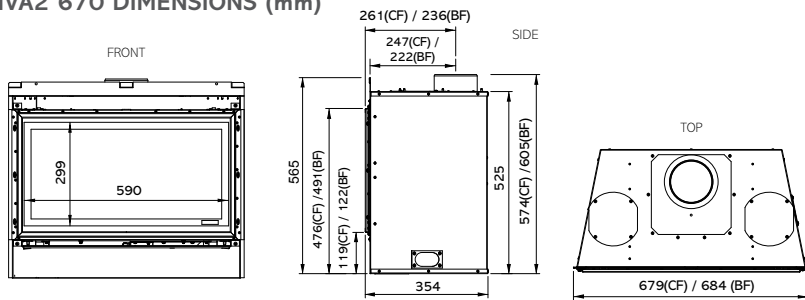

RIVA2 530 DIMENSIONS (mm)

RIVA2 670 DIMENSIONS (mm)

ADDITIONAL INFORMATION FOR RIVA 530 AND RIVA 670

NOTE: New 530 and 670 conventional flue connection system means easier installation. No access to flue connector required during installation.