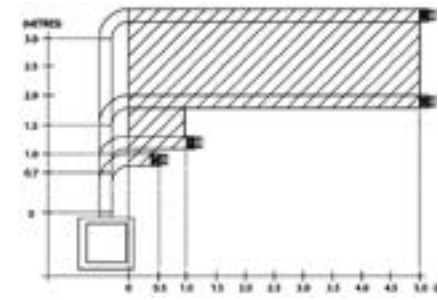

Vertical from the top of the appliance then horizontally out

Riva2 670 LPG &
Riva2 750HL Nat Gas & LPG