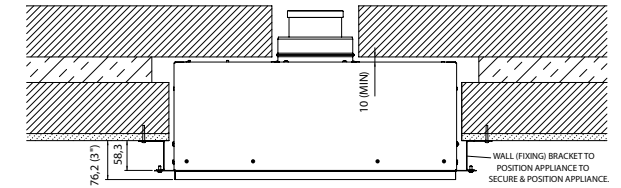

TYPICAL INSTALLATION FOR ESPRIT SURROUND