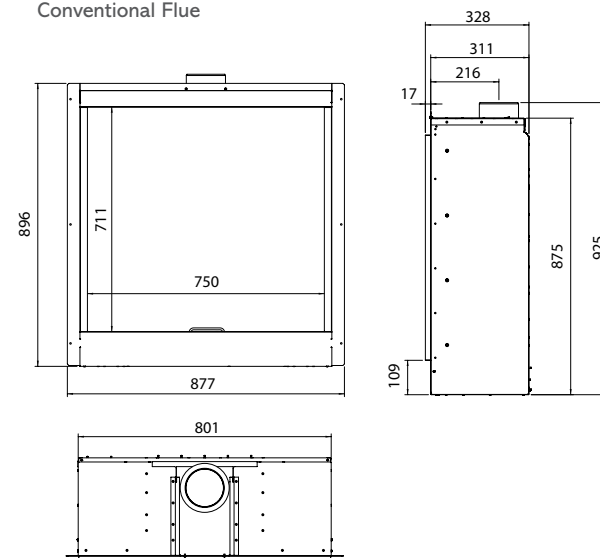

RIVA2 750HL FRAME INFORMATION

Description	Frame Finish	Product Code	Frame Size (mm)		
			w	h	d
Verve XS	Graphite	934-213	1202	1005	57
Evoke Glass	Black Glass front & Graphite rear	934-245	1117	1034	42
Evoke Glass	White Glass front & Graphite rear	934-264	1117	1034	42
Evoke Steel	Graphite front & rear	934-281	1117	1034	42
Icon XS	Black Glass	934-371	1089	1015	17

CHIMNEY RENOVATION KIT

This innovative addition allows your balanced flue Riva2 750HL fire to be installed in an existing fireplace opening with the option of either a single liner using the masonry chimney to bring in air or with two liners. Your retailer will be able to advise on your specific requirements. See page 77 for diagram.

RIVA2 750HL OPTIONS

Product Code	Description
934-011	CF Black Reeded Lining Set
934-053	CF Fluted Vermiculite Lining Set
934-060	CF Brick-effect Lining Set
934-226	CF Black Glass Lining Set
934-284	CF Ledgestone-effect Lining Set
934-037	BF Black Reeded Lining Set
934-062	BF Fluted Vermiculite Lining Set
934-077	BF Brick-effect Lining Set
934-091	BF Black Glass Lining Set
934-086	BF Ledgestone-effect Lining Set
999-620	Remote System Mains Adaptor
928-315	Chimney Renovation Kit

RIVA2 750HL DIMENSIONS (mm)

Conventional Flue