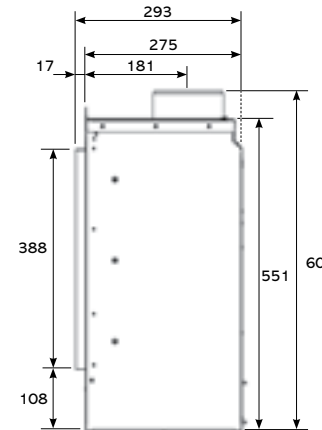

Technical Information

Riva2 400

RIVA2 400 FIRE INFORMATION

Product Code	Flue Type	Gas Type	Heat Input	Heat Output	Energy Efficiency Class	Efficiency	Remote Control	Lining	Opening Size (mm)		
									w	h	d
⊗ 134-067	Conventional	Nat. Gas	5.20kW	3.80kW	C	81%	Prog. Thermostatic	Vermiculite	425	560	350
⊗ 134-433	Conventional	LPG	5.10kW	3.80kW	C	81%	Prog. Thermostatic	Vermiculite	425	560	350
⊗ 134-050	Conventional	Nat Gas	5.20kW	3.80kW	C	81%	Prog. Thermostatic	Black Reeded	425	560	350
⊗ 134-424	Conventional	LPG	5.10kW	3.80kW	C	81%	Prog. Thermostatic	Black Reeded	425	560	350
⊗ 134-042	Conventional	Nat. Gas	5.20kW	3.80kW	C	81%	Prog. Thermostatic	Black Glass	425	560	350
⊗ 134-416	Conventional	LPG	5.10kW	3.80kW	C	81%	Prog. Thermostatic	Black Glass	425	560	350

RIVA2 400 FRAME INFORMATION

Description	Frame Finish	Product Code	Frame Size (mm)		
			w	h	d
Verve XS	Graphite	934-045	617	887	46
Verve XS Base Module	Graphite	934-066	617	256	46
Verve XS Top Module	Graphite	934-071	617	732	46
Evoke XS Glass	Black Glass front & Graphite rear	934-106	617	617	32
Evoke XS Glass	White Glass front & Graphite rear	934-113	617	617	32
Icon XS	Black Glass	934-120	617	617	17

RIVA2 400 OPTIONS

Product Code	Description
934-162	Riva2 400 Vermiculite Lining Set
934-153	Riva2 400 Black Reeded Lining Set
934-140	Riva2 400 Black Glass Lining Set
999-620	Remote System Mains Adaptor

RIVA2 400 DIMENSIONS (mm)