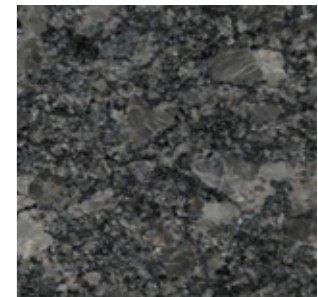

OUR COLOURS

MICRO MARBLE

LIMESTONE

SLATE

GRANITE

Luna