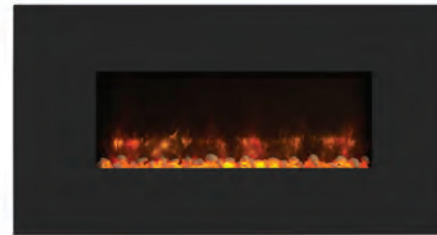

radiance 80W