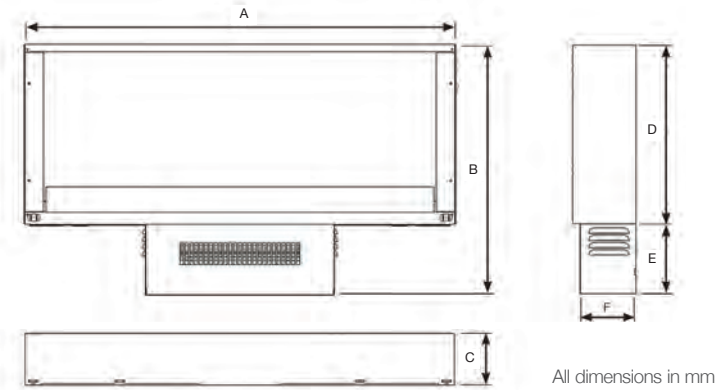

*Depth of overall installation including 10mm deep wall mounting bracket.

optional fuel effects and accessories

Fuel Effect	Product Codes					Product Code	Description
	50W	80W	100W	150W	190W		
Clear Crushed Glass	919-008	919-008	919-021	919-021	919-034	919-802	Radiance Semi-Recess Kit
Black Glass Beads	923-788	923-788	923-788	923-788	923-735		
Clear Glass Beads	923-774	923-774	923-774	923-774	923-797		

For a more minimalist installation, an optional semi-recess kit is available for reducing the depth of the wall mounted Radiance by recessing it in a pre-constructed 90mm cavity.

fire dimensions - wall mounted radiance

	A	B	C	D	E	F
Radiance 50W	590	515	136	370	145	120
Radiance 80W	890	515	136	370	145	120
Radiance 100W	1090	515	136	370	145	120
Radiance 150W	1590	515	136	370	145	120
Radiance 190W	1990	515	136	370	145	120