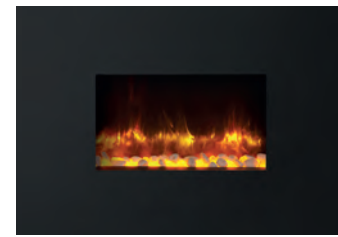

radiance wall mounted size options

The Radiance wall mounted fire is available in a range of sizes to suit almost any interior. With their simple hang-on-the-wall installation and selection of stylish frames, these cutting-edge fires let you easily add a stylish focal-point to any room.

The Radiance can be fitted almost anywhere you wish to create a warming visual or add some localised heat. With no building work required, these fires are great not just for lounges, but for studies, kitchens, conservatories and even bedrooms - bringing style and sophistication to virtually any location.

The larger Radiance 150W and 190W fires effortlessly add presence to open-plan living areas, hallways and other more spacious settings providing a convenient heat source whilst making a designer statement.

Wall mounted Radiance fires are available with an optional semi-recess kit, allowing you to reduce their already slim depth by almost two thirds when fitted into a pre-constructed 90mm wall cavity.

wall mounted radiance dimensions (including frame)

	Width	Height	Depth
Radiance 50W	980mm	670mm	Glass: 160mm Steel: 175mm
Radiance 80W	1280mm	670mm	Glass: 160mm Steel: 175mm
Radiance 100W	1480mm	670mm	Glass: 160mm Steel: 175mm
Radiance 150W	1980mm	670mm	Glass: 160mm Steel: 175mm
Radiance 190W	2380mm	670mm	Glass: 160mm Steel: 175mm

radiance 50W