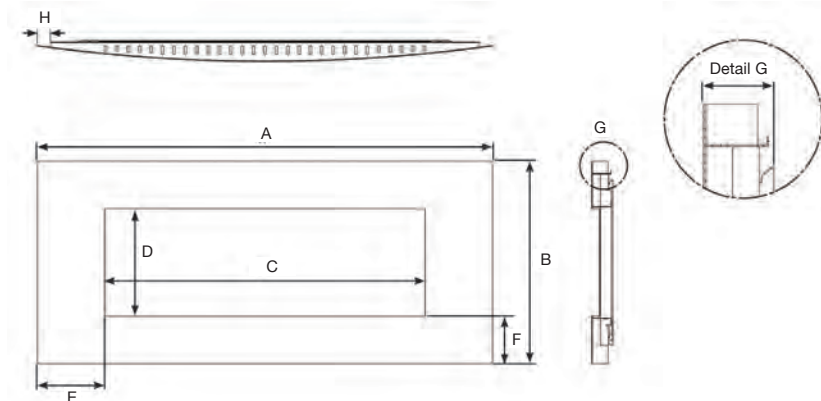

frame dimensions - radiance inset verve xs