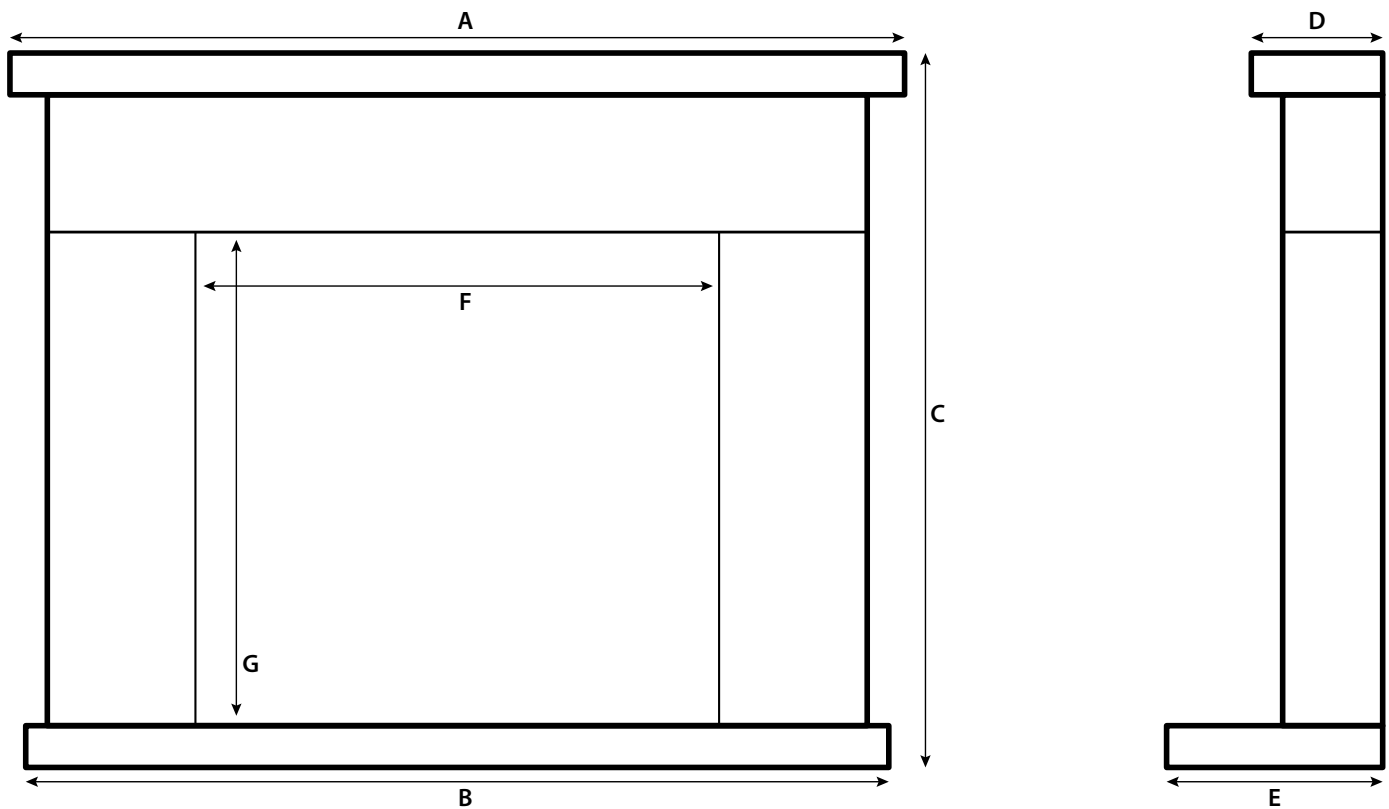

Shelf : 1270mm x 200mm

Hearth : 1370mm x 380mm

Overall Height : 1320mm

Opening : 762mm(w) x 862mm(h)

Isabella

A contemporary fireplace with clean lines

Shown in:

Polar White Micromarble

Shelf : 1475mm x 230mm

Hearth : 1475mm x 380mm

Overall Height : 1250mm

Opening : 840mm(w) x 840mm(h)

Loxley

One of our more distinctive designs with its sweeping legs and deep mantel shelf

Shown in:

Moleanos Limestone and Bateig Fantasia Sandstone

Available in other materials
Made to measure

Shelf : 1500mm x 330mm

Hearth : 1525mm x 470mm

Overall Height : 1020mm

Opening : 940mm(w) x 665mm(h)

Findley House will endeavour to meet all measurements as stated, however; due to the nature of the manufacturing process, a tolerance of up to 10mm will be considered acceptable. Findley House reserve the right to change sizes and design without prior notification.